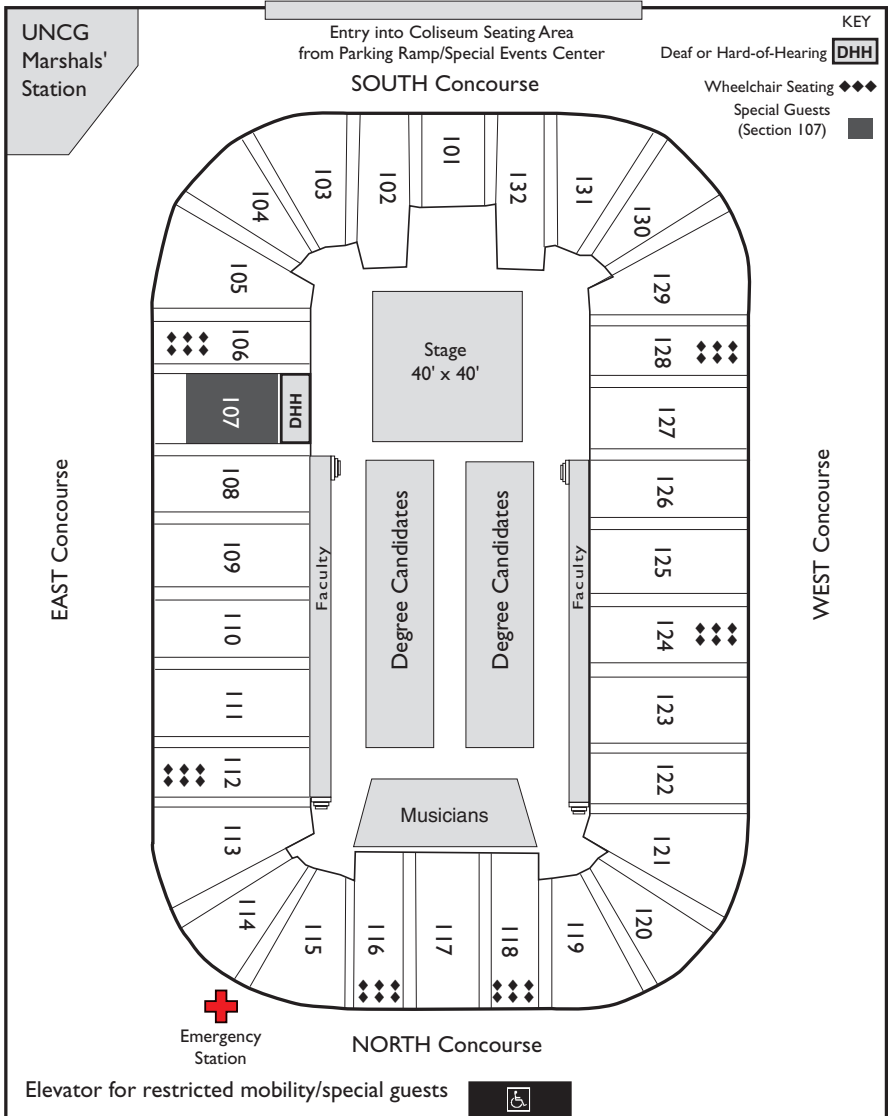

Helen M. Peastrel
Chandrika Peri
*Richard Arden Seybert
*Nikhil Soni
Xiang Zhong

COLISEUM SEATING

Coliseum Front

Lee Street

COMMENCEMENT RECEPTION