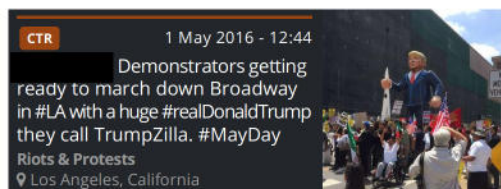

Dataminr Highlights

Dataminr provided users with early event detection during the product's deployment across the Los Angeles Police Department. The first notifications primarily came from eyewitness sources surfaced on Twitter.

FEBRUARY-MAY 2016	
EARLY WARNING IN THE LA AREA	DATAMINR NOTIFICATION TIME (PDT)
Walnut High School Shooting Threat - (24 Mar 2016) Dataminr surfaced reports of a threatening note and resulting evacuations of nearby schools and buildings.	11:39 AM
Los Angeles Valley College Bomb Threat - (30 Mar 2016) Dataminr notified users of a bomb threat and provided updates from eyewitnesses detailing the emergency response in Valley Village.	2:30 PM
Santa Clarita Shooting & Deputy Standoff - (30 Mar 2016) Dataminr detected eyewitness reports of the shooting and provided continued coverage throughout the event.	11:17 PM
Plane Crash on Interstate 15 - (2 Apr 2016) Dataminr alerted users to the highway plane crash 20 minutes ahead of local news and surfaced on-the-ground images from the scene.	9:27 AM
LAPD SWAT Officer Stabbed During Standoff - (5 Apr 2016) Dataminr updated users with reports and images throughout the standoff and fatal shooting of the suspect.	<ul style="list-style-type: none"> Initial confrontation: 6:50 PM Standoff ends: 2:24 PM

Los Angeles May Day Protests - (1 May 2016) Dataminr supported the LAPD RACR unit as they monitored May Day protests. Notifications containing locations and images provided situational awareness and helped users track protest movements. Using Dataminr's advanced geospatial application, a Dataminr representative and RACR Officer John Alipio uncovered previously unknown information.

First Images of Anti-Trump Protest

Dataminr uncovered the first images of anti-Trump protesters at Broadway and Olympic Blvd before they were captured in the street cam feed.

The LAPD was able to zoom cameras into the exact location of the event based on the street sign and restaurant visible in Dataminr's notification.