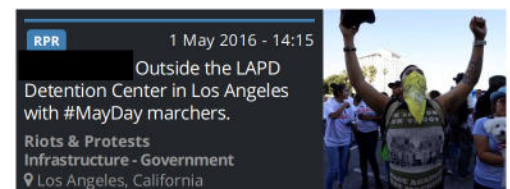

FEBRUARY-MAY 2016	
EARLY WARNING IN THE LA AREA	DATAMINR NOTIFICATION TIME (PDT)
Walnut High School Shooting Threat - (24 Mar 2016) Dataminr surfaced reports of a threatening note and resulting evacuations of nearby schools and buildings.	11:39 AM
Los Angeles Valley College Bomb Threat - (30 Mar 2016) Dataminr notified users of a bomb threat and provided updates from eyewitnesses detailing the emergency response in Valley Village.	2:30 PM
Santa Clarita Shooting & Deputy Standoff - (30 Mar 2016) Dataminr detected eyewitness reports of the shooting and provided continued coverage throughout the event.	11:17 PM
Plane Crash on Interstate 15 - (2 Apr 2016) Dataminr alerted users to the highway plane crash 20 minutes ahead of local news and surfaced on-the-ground images from the scene.	9:27 AM
LAPD SWAT Officer Stabbed During Standoff - (5 Apr 2016) Dataminr updated users with reports and images throughout the standoff and fatal shooting of the suspect.	<ul style="list-style-type: none"> Initial confrontation: 6:50 PM Standoff ends: 2:24 PM

Los Angeles May Day Protests - (1 May 2016) Dataminr supported the LAPD RACR unit as they monitored May Day protests. Notifications containing locations and images provided situational awareness and helped users track protest movements. Using Dataminr's advanced geospatial application, a Dataminr representative and RACR Officer John Alipio uncovered previously unknown information.

Bike Rides Coincides with May Day Protests

The geospatial app revealed a tweet from a bicyclist about a pre-organized Sunday Funday bike ride scheduled during the protests. Further analysis uncovered a Facebook page about the event.

First Images of Anti-Trump Protest

Dataminr uncovered the first images of anti-Trump protesters at Broadway and Olympic Blvd before they were captured in the street cam feed.

The LAPD was able to zoom cameras into the exact location of the event based on the street sign and restaurant visible in Dataminr's notification.