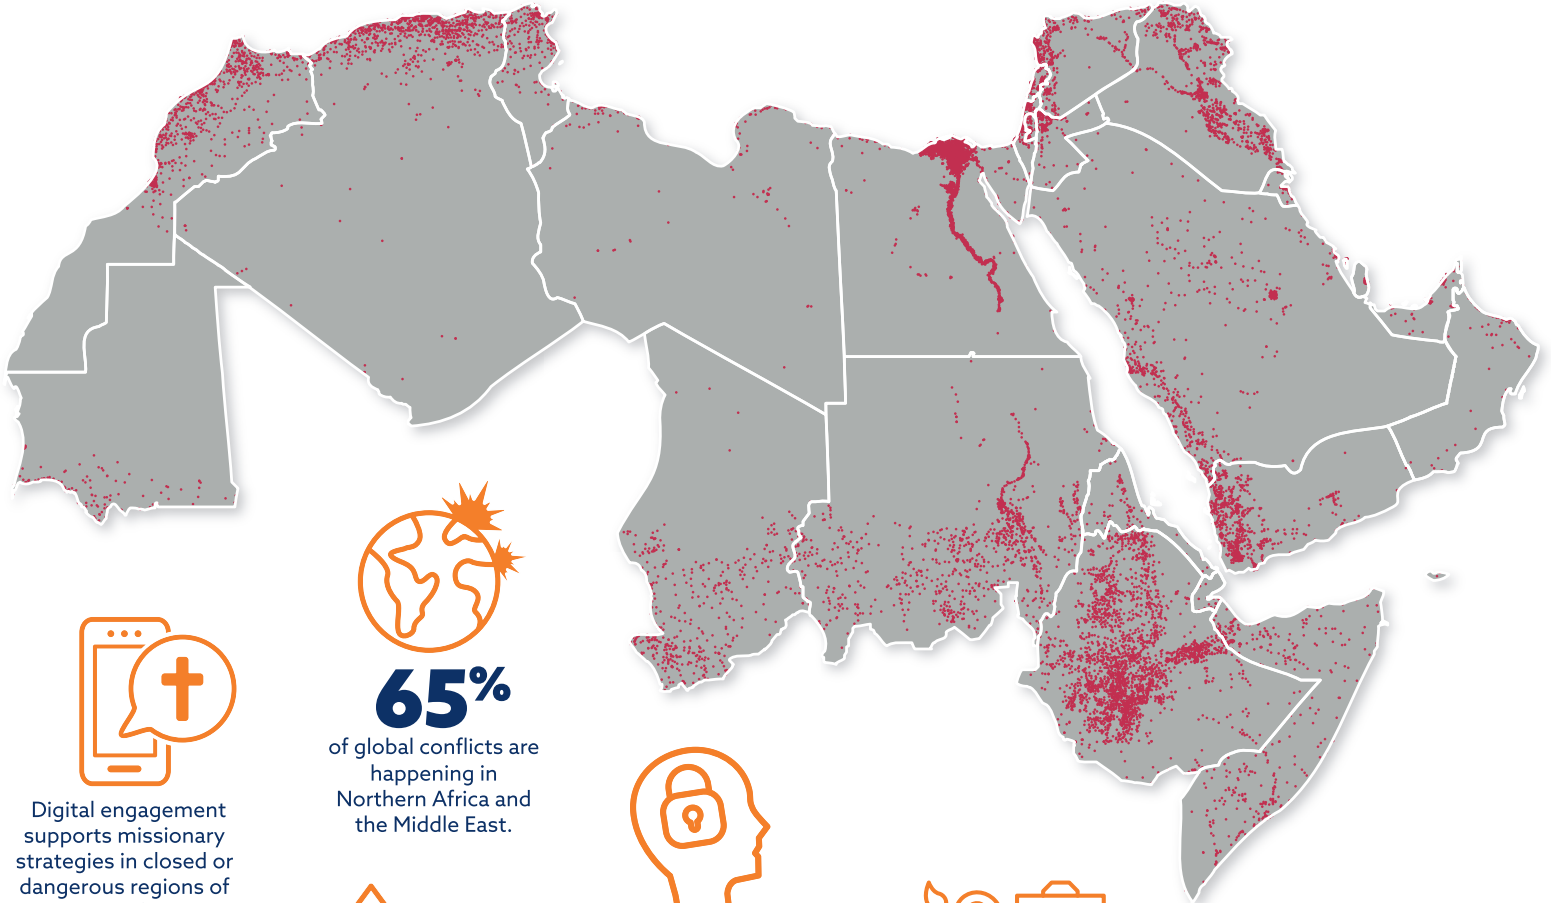

# NORTHERN AFRICAN & MIDDLE EASTERN PEOPLES

Digital engagement supports missionary strategies in closed or dangerous regions of Northern Africa and the Middle East.

**65%** of global conflicts are happening in Northern Africa and the Middle East.

**13,983**

people are dying every day without Christ in Northern Africa and the Middle East.

Most places require creativity for sustained missionary presence.

Each red dot represents 50,000 lost people

Representative map based on IMB Global Research evangelical estimates and population density

Since 2015, Northern Africa and the Middle East has witnessed one of the greatest human migrations in recent history.

INTERNATIONAL MISSION BOARD

## NORTHERN AFRICAN & MIDDLE EASTERN HIGHLIGHTS

- 30,363** people heard the gospel
- 1,991** new believers
- 438** baptisms
- 8,680** leaders trained
- 348** human needs projects

LEARN MORE AT [IMB.ORG/FAST-FACTS](http://IMB.ORG/FAST-FACTS)