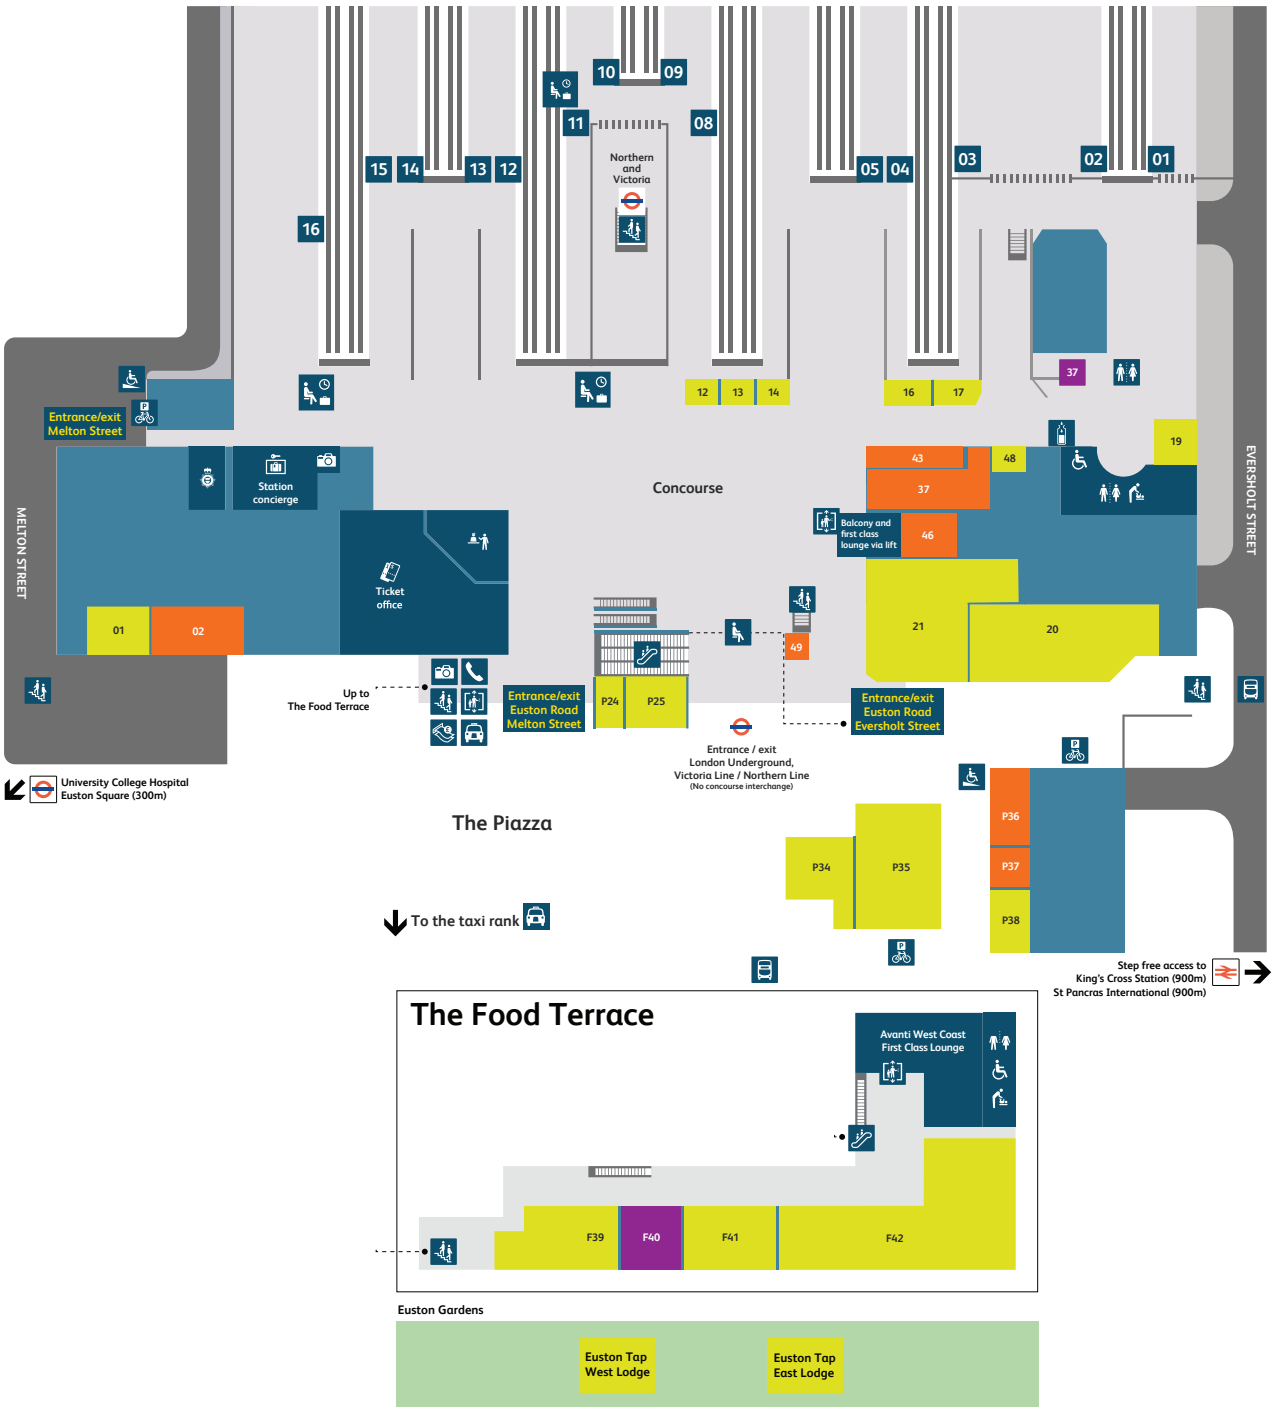

London Euston Station map

Services and facilities

Accessible toilets		Platform numbers	
Baby change		Rail Station	
Bike park		Ramp	
British Transport Police		Seating area	
Buses		Stairs	
Cash point		Taxis	
Customer Seating Lounge		Telephone	
Escalator		Tickets	
Information		Toilets	
Left luggage		Underground	
Lift		Waiting room	
Mobility assistance reception		Water Fountain	
Pharmacy			
Photo Booth			

Shopping

Hotel Chocolat	
Sweet Express	
WHSmith Bookstore	
William Hill	
Oliver Bonas	
In-Motion (WHSmith)	
Coffee	
Caffè Nero	
Pret A Manger	
Starbucks	

Food and drink

Burger King	
Camden food co	
Dum Dums	
Doric Arch Pub	
Leon	
Itsu	
M&S Simply Food	
Nando's	
Panopolis	
Pasty Shop	
Sainsbury's Local	
The Signal Box (Pub)	

Tortilla	
Upper Crust	
WHSmith & Well Pharmacy	
Whistlestop	
Coming soon	
Coming Soon	

If you need help please speak to one of our staff or call our helpline on **03457 11 41 41**

networkrail.co.uk/london-euston-station