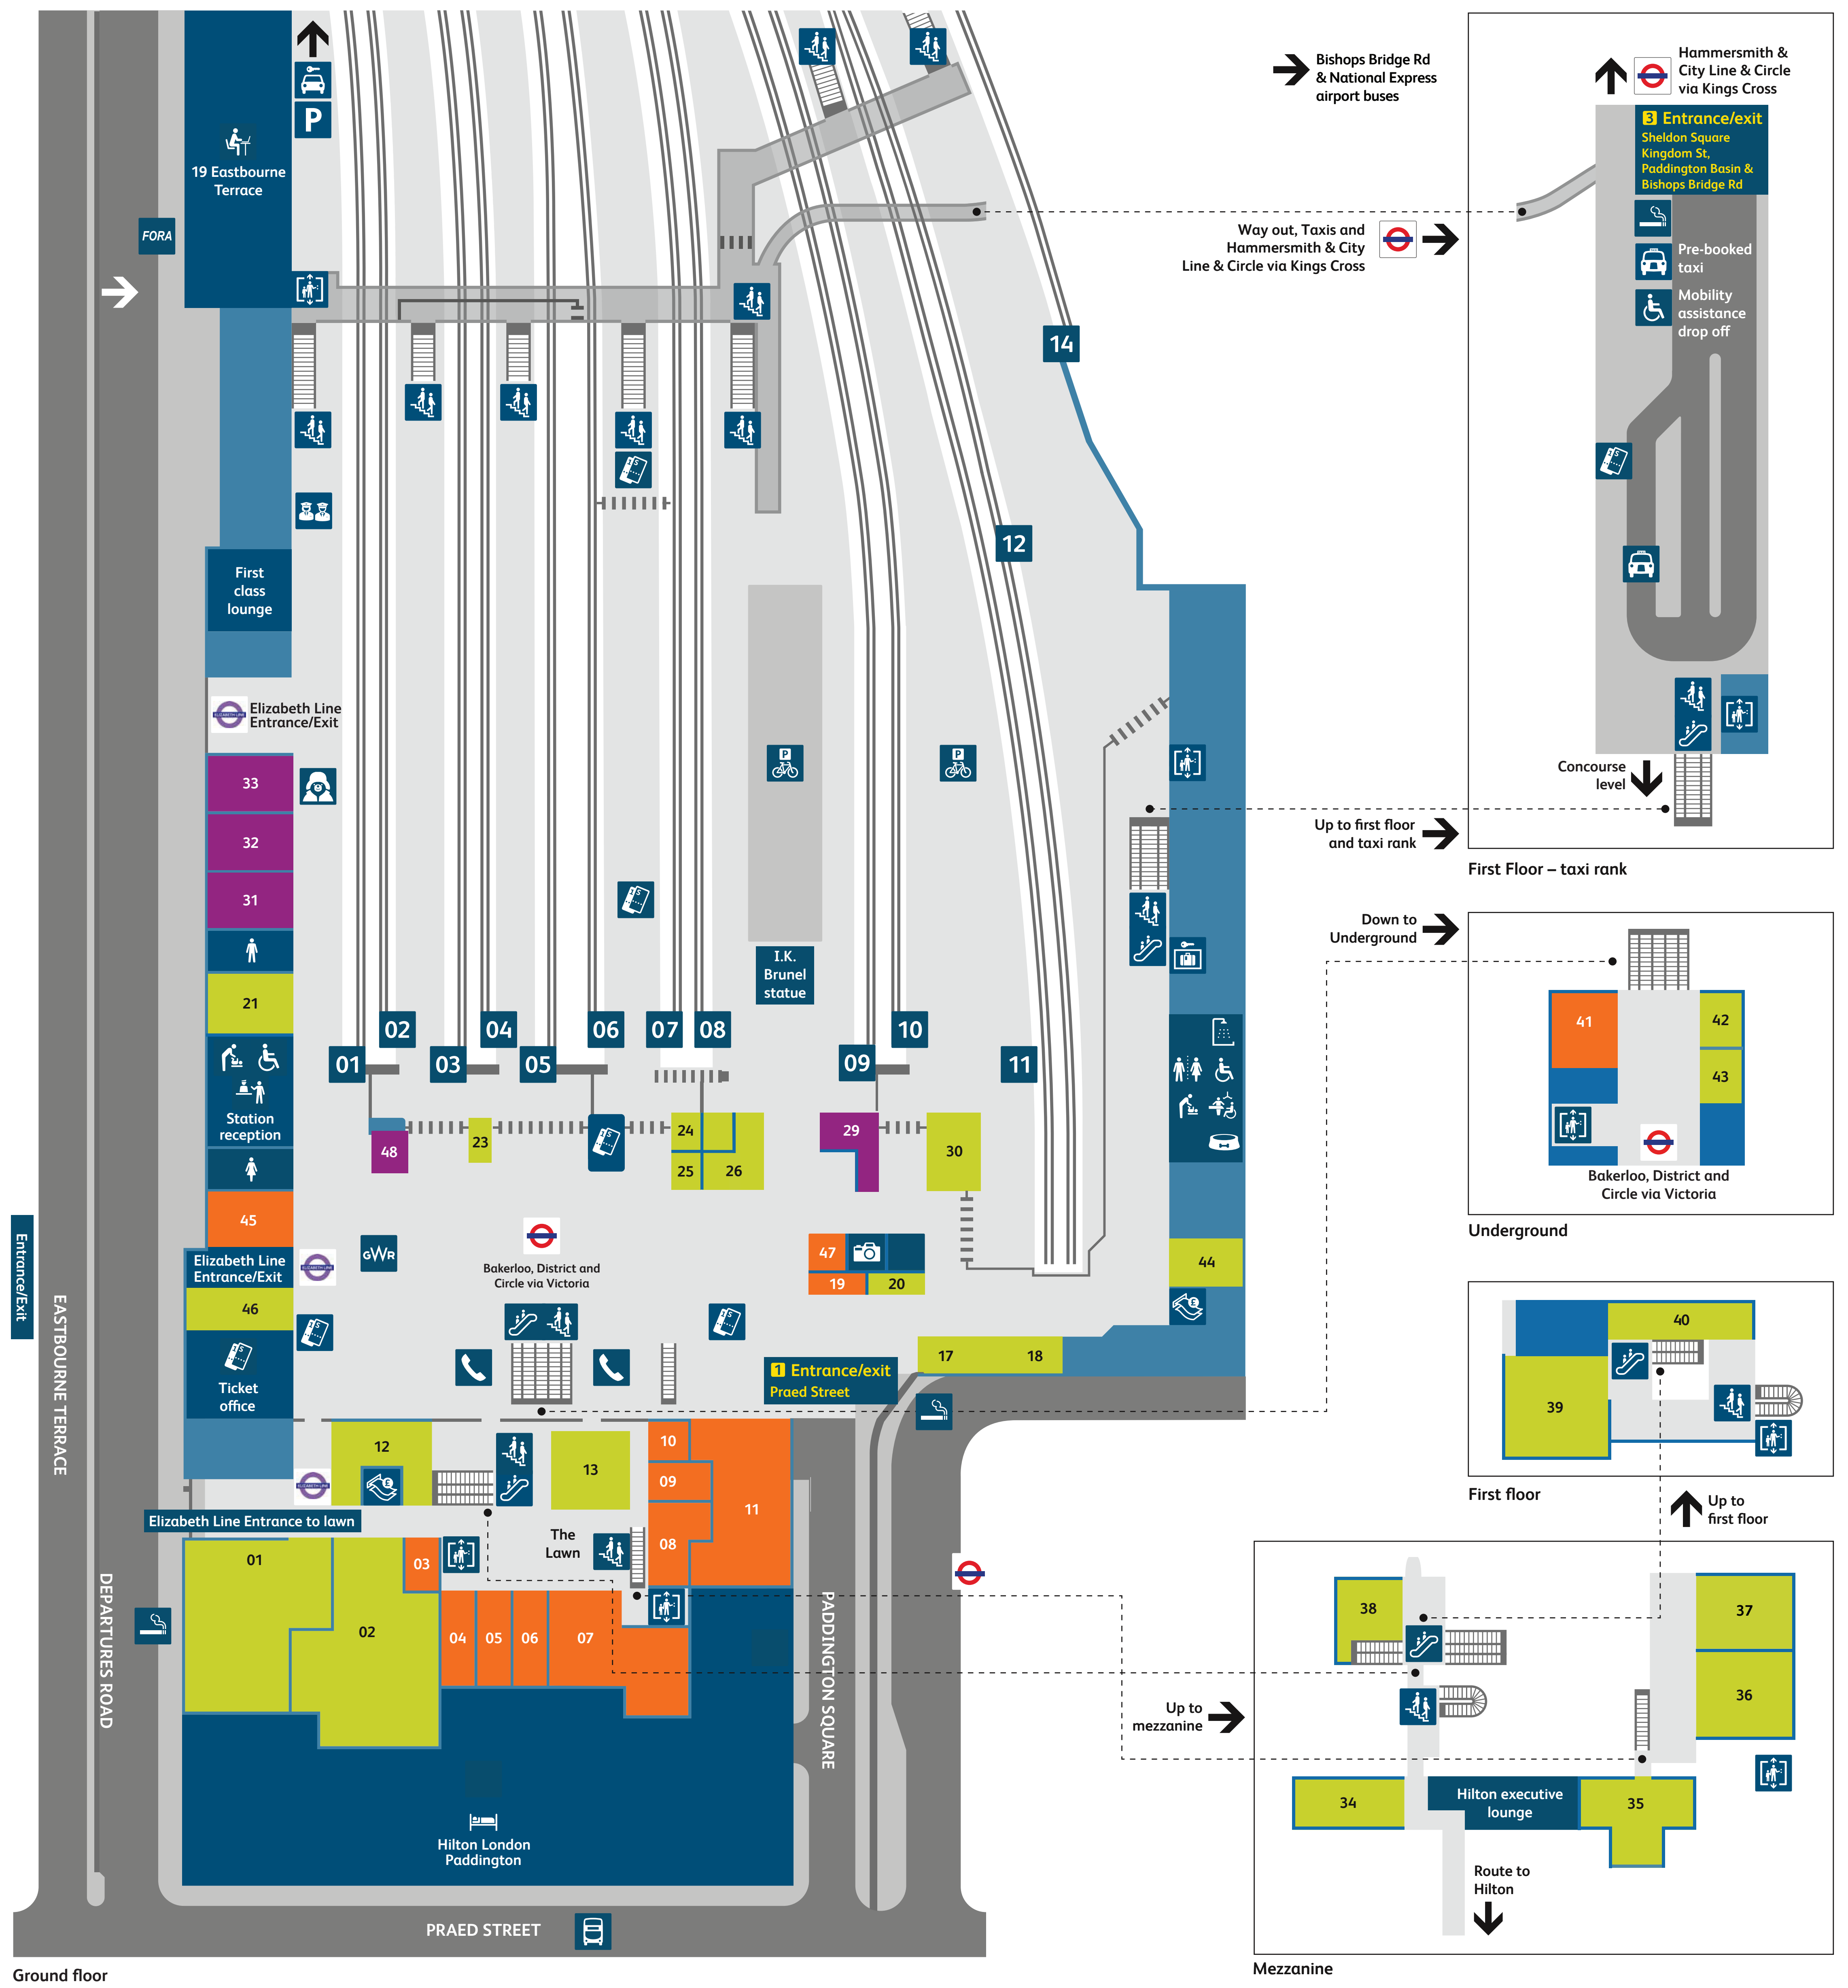

# London Paddington Station map

Ground floor

Mezzanine

## Services and facilities

Accessible toilets	Paddington Bear statue
Baby change	Parking
Bike park	Photobooth
Buses	Platform numbers
Business centre	Shower area
Car hire	Smoking area
Cash point	Stairs
Changing place	Station reception
Currency exchange	Taxis
Escalators	Telephones
GWR information point	Fora Office Space
Hotel	Tickets
Left luggage / Concierge	Toilets
Lift	Vending machine
Lost property	Water Fountain
Mother and baby feeding	Waiting room
	Dog's drinking water
	War Memorial Statue

## Food to go

Barburrito	38
Burger King	27
Leon	36
M&S Simply Food	02
Sainsbury's Local	01
The Savanna	42
Wasabi	12
<b>Coffee</b>	
Caffè Nero	18 23
Caffè Ritazza	13
Costa Coffee	40
Flying Coffee Bean	35 46
Pret a Manger	21 44
Starbucks	34

## Casual dining and bars

Cabin	37
Mad Bishop and Bear	39
The Beer House	30
<b>Bakery</b>	
Krispy Kreme	43
Millie's Cookies	20
Panopolis	24
The Pasty Shop	17
Upper Crust	25
<b>Coming soon</b>	
Coming soon	29 31 32 33 48