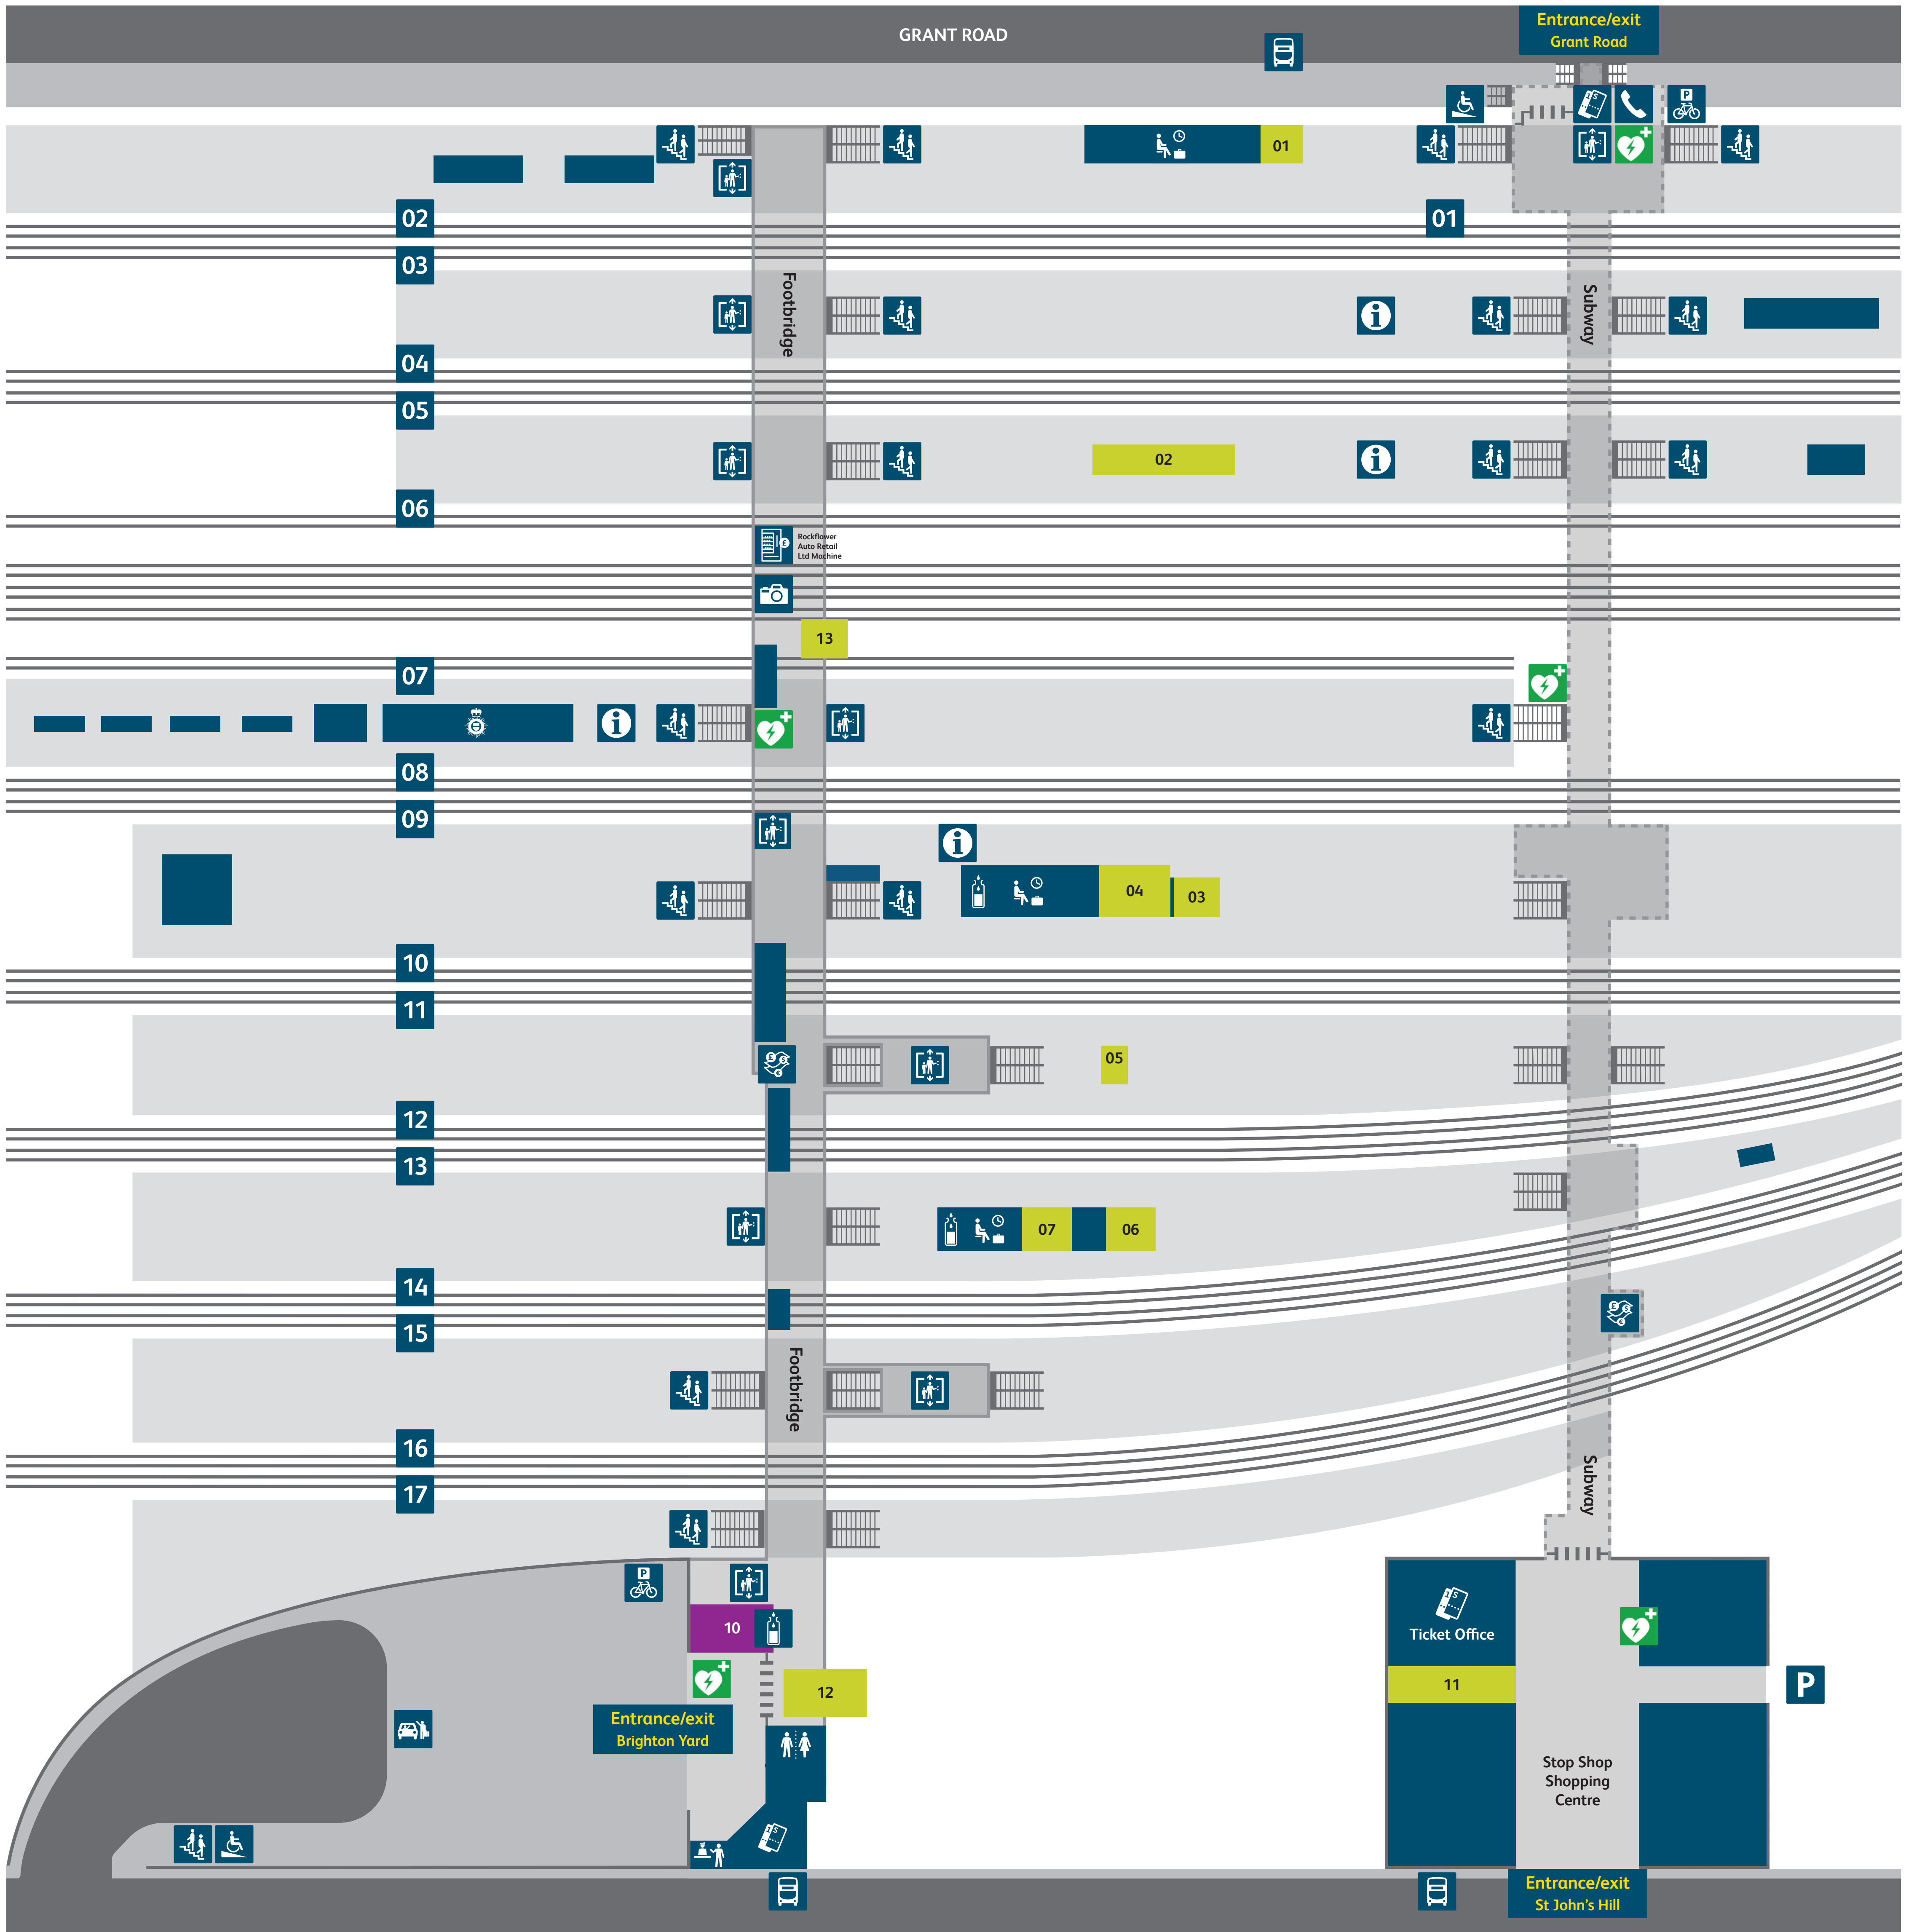

Clapham Junction Station map

Services and facilities

- Bike park 
- Buses 
- British Transport Police 
- Cash point 
- Drop off point 
- TFL Visitor information 
- Lift 
- Parking 
- Photobooth 
- Platform number 
- Ramp 
- Stairs 
- Telephones 
- Tickets 

- Toilets 
- Trade reception 
- Waiting room 
- Water fountain 

Food, drink and shopping

- Costa Coffee     
- Digby's Patisserie 
- Starbucks  
- West Cornish Pasty 
- The Exchange 

Coming Soon

- Coming Soon 