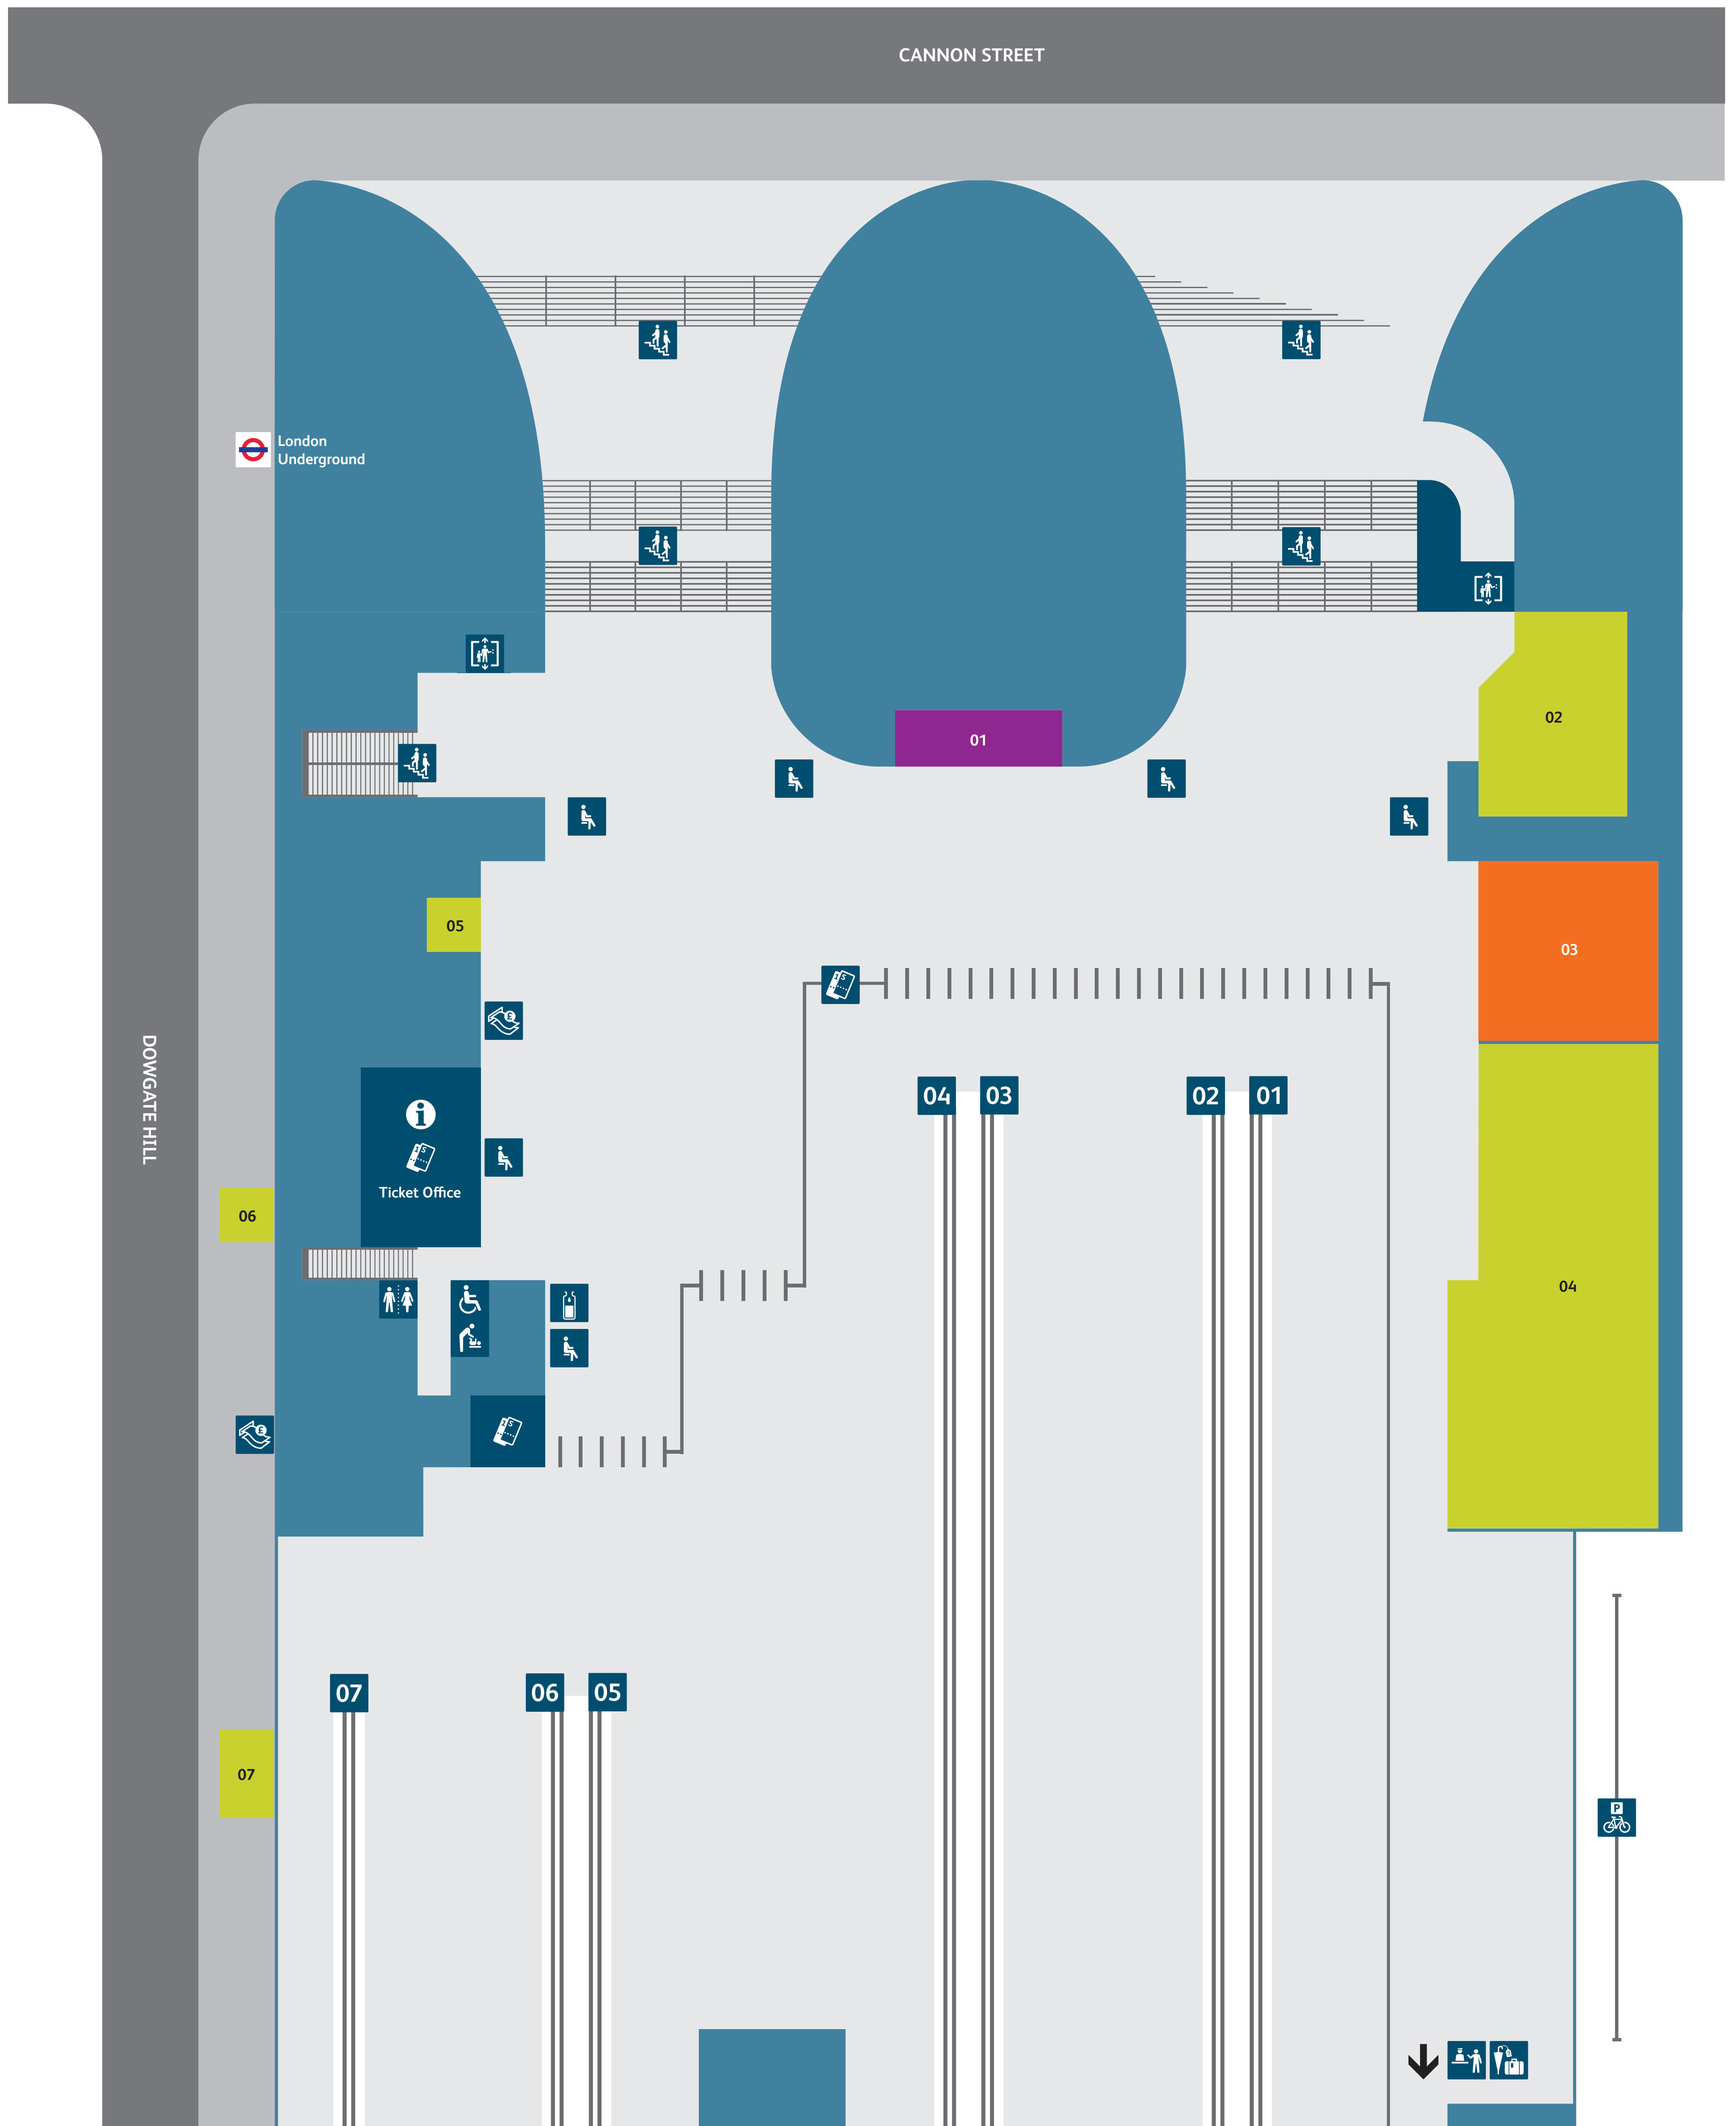

Cannon Street Station map

Services and facilities

- Accessible toilets 
- Baby change 
- Bike park 
- Buses 
- Cash Point 
- Information 
- Lift 
- Lost Property 
- Platform Numbers 
- Seating 
- Stairs 

- Station Reception 
- Telephones 
- Tickets 
- Toilets 
- Underground 
- Water fountain 

Shopping

- WHSmith 

Food and drink

- Caffè Nero Express  
- Greggs 
- Pelt Trader 
- The Sir John Hawkshaw-JD Wetherspoon 