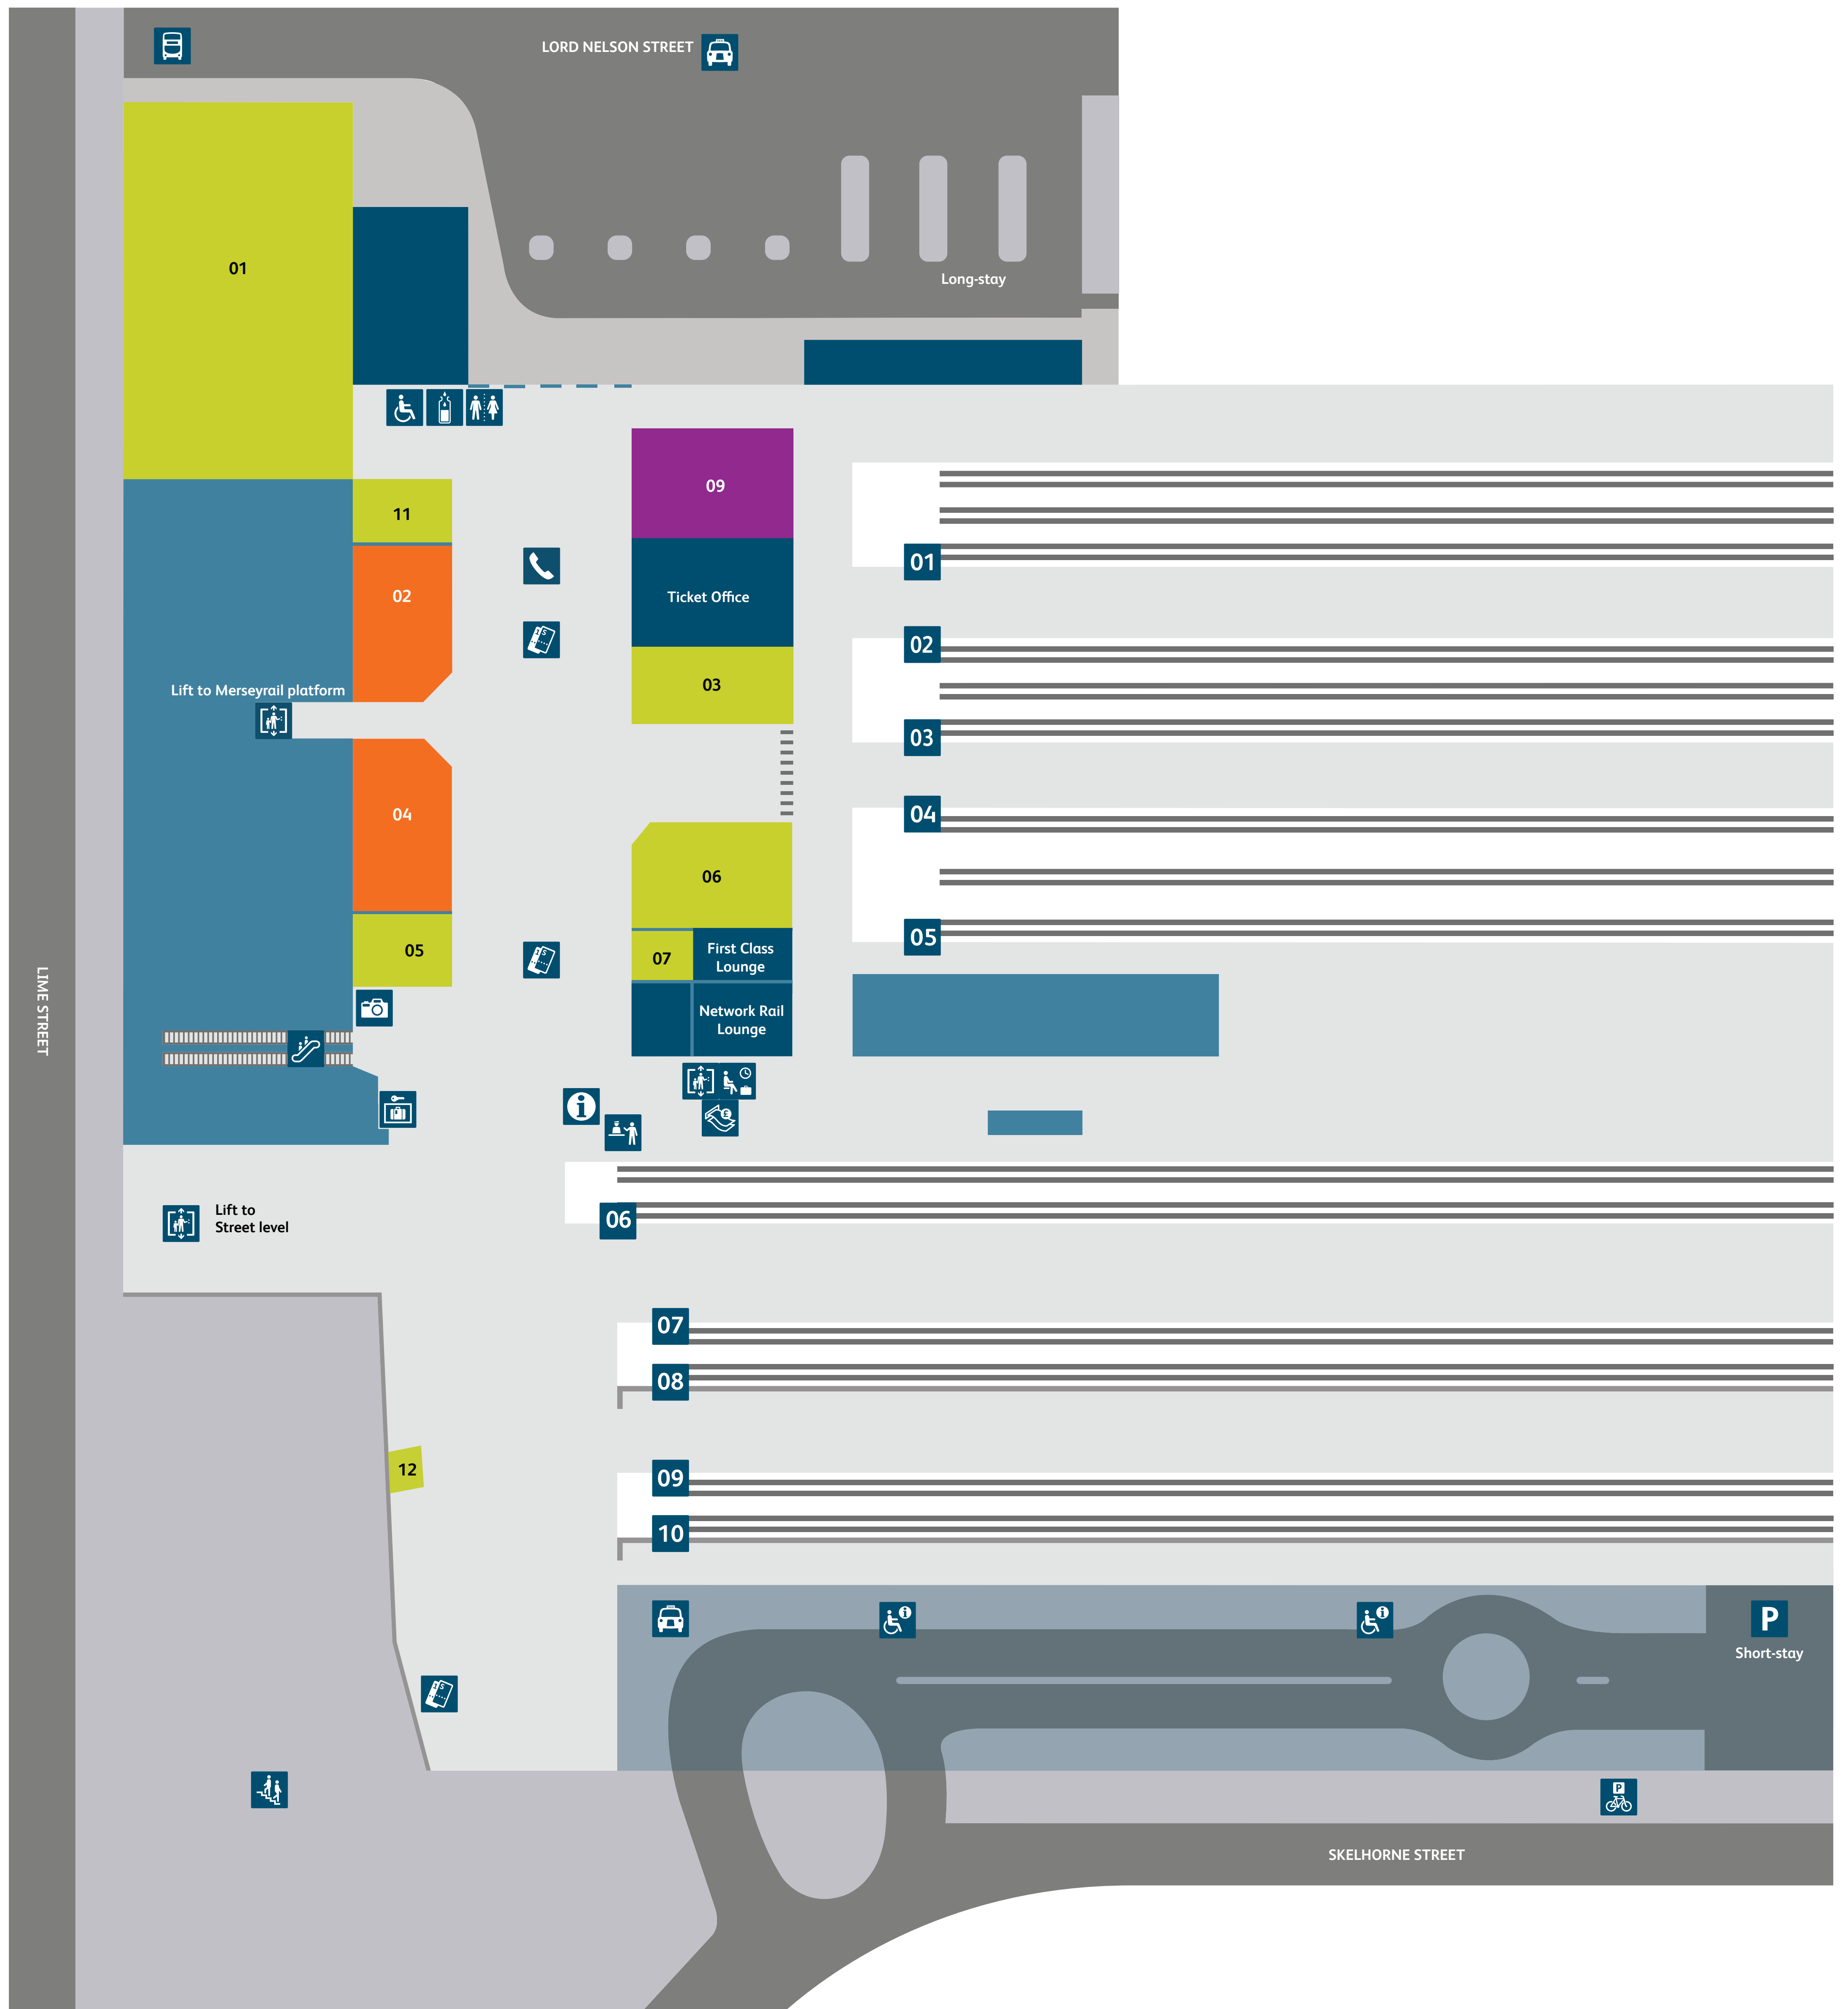

Liverpool Lime Street

Station map

Services and facilities

- | | | | |
|-----------------------------|--|-------------------|--|
| Accessible toilets | | Lift | |
| Accessible assistance point | | Parking | |
| Baby change | | Platform numbers | |
| Bike park | | Photo Booth | |
| Buses | | Stairs | |
| Car hire | | Station Reception | |
| Cash point | | Taxis | |
| Customer Lounge | | Tickets | |
| Escalators | | Toilets | |
| Information | | Water Fountain | |
| Left Luggage | | | |

Shopping

- | | |
|---------|--|
| Boots | |
| WHSmith | |

Food and drink

- | | |
|-------------------|--|
| JD Wetherspoon | |
| Krispy Kreme | |
| M&S Simply Food | |
| Upper Crust | |
| Coffee | |
| 92 Degrees Coffee | |
| Costa Coffee | |
| Starbucks | |

@NetworkRailLIV

Scan the QR Code for the directory