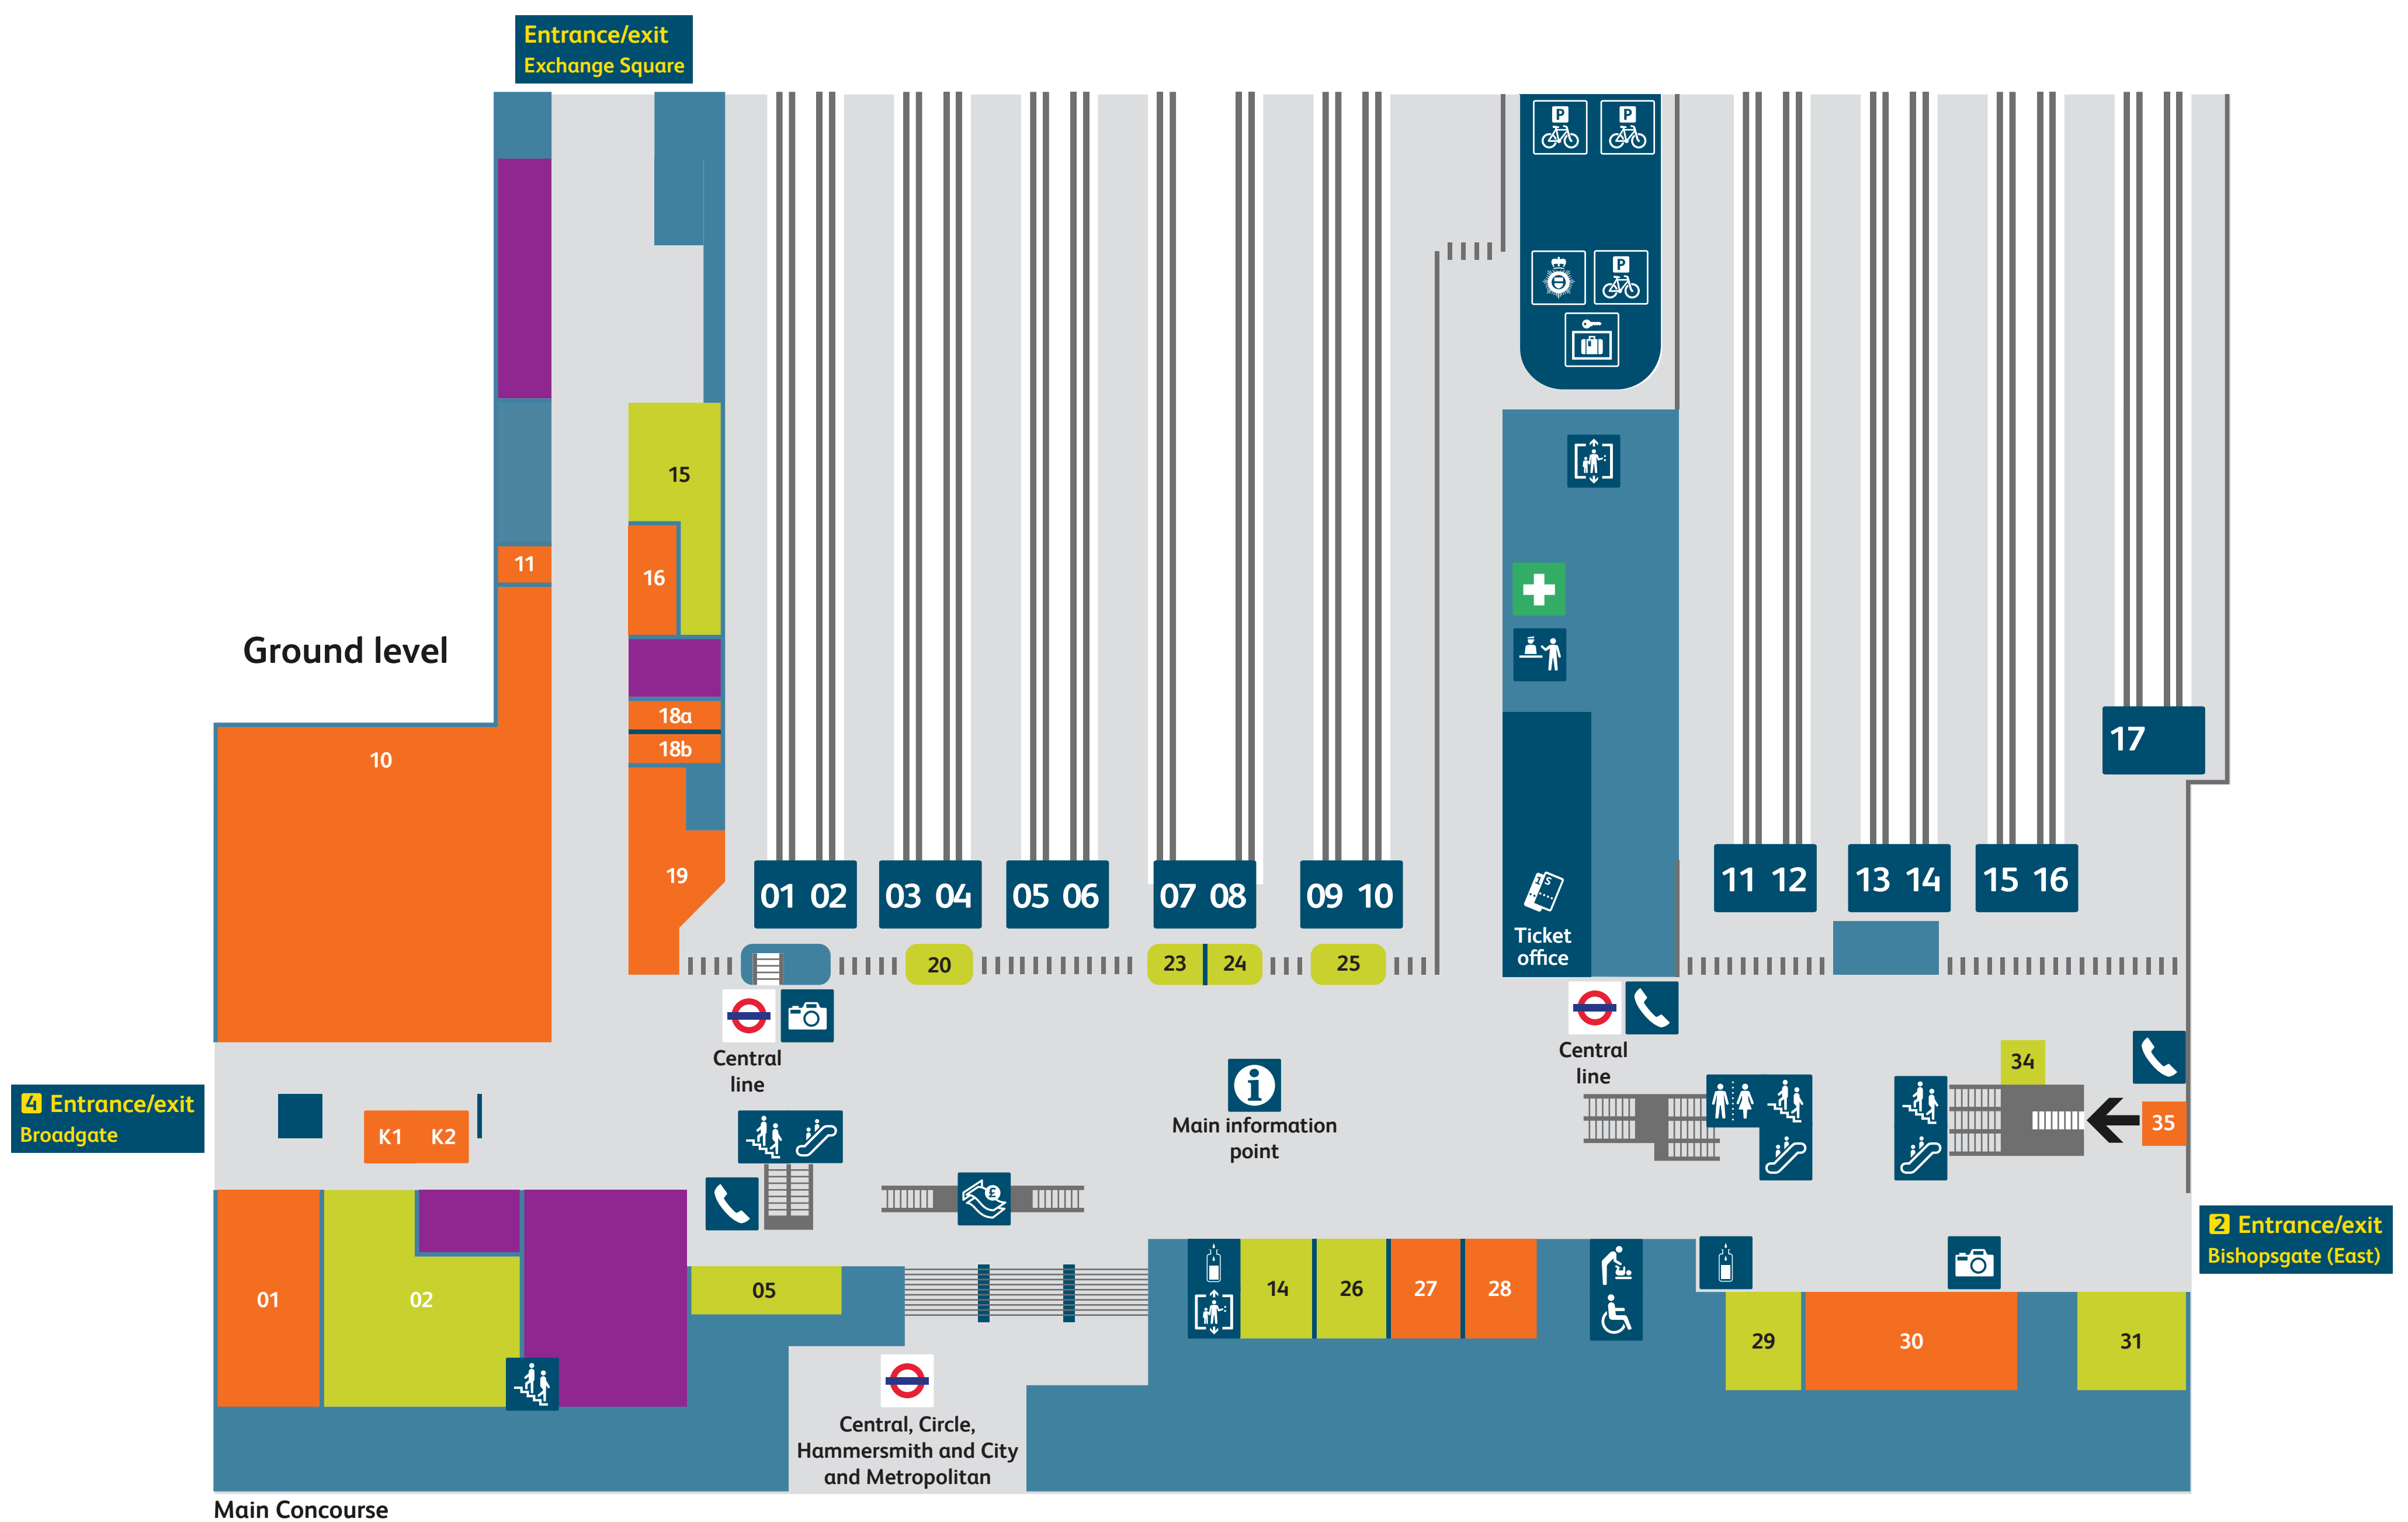

Liverpool Street Station map

Main Concourse

Upper Balcony

Upper Balcony

Services and facilities

- Accessible toilets
- Baby change
- Bike park
- British Transport Police
- Buses
- Cash point
- Drinking Water
- Escalator
- First Aid
- Information point
- Left luggage
- Lift
- Station reception
- Photo Booth
- Platform numbers

- Stairs
- Taxis
- Telephone
- Tickets
- Toilets
- Underground
- Retail services**
- Change Money 11
- Pop-up retail**
- Pop-up Retail 39
- Pop-up Retail K2
- Pop-up Retail 41

Health and beauty

- Boots 10
- Lush 40
- Fitness First 35
- Supercuts 42
- Tanning Shop 37
- Gifting, books and news**
- Cards Galore 18a
- Isle of Flowers 45
- Hotel Chocolat K1
- Moleskine 28
- WHSmith 30
- Fashion**
- Accessorize 19
- Oliver Bonas 27

Food to go

- Coco Di Mama 02
- Leon 43
- McDonald's 47
- Mi Casa 24
- Wasabi 23
- Casual dining and pubs**
- Hamilton Hall (JD Wetherspoons) 46
- Moshi Moshi 36
- Coming Soon**
- Coming Soon

If you need help please speak to one of our staff or call our helpline on **03457 11 41 41**

networkrail.co.uk/
london-liverpool-street-station

@NetworkRailLST

Scan the QR Code for the directory