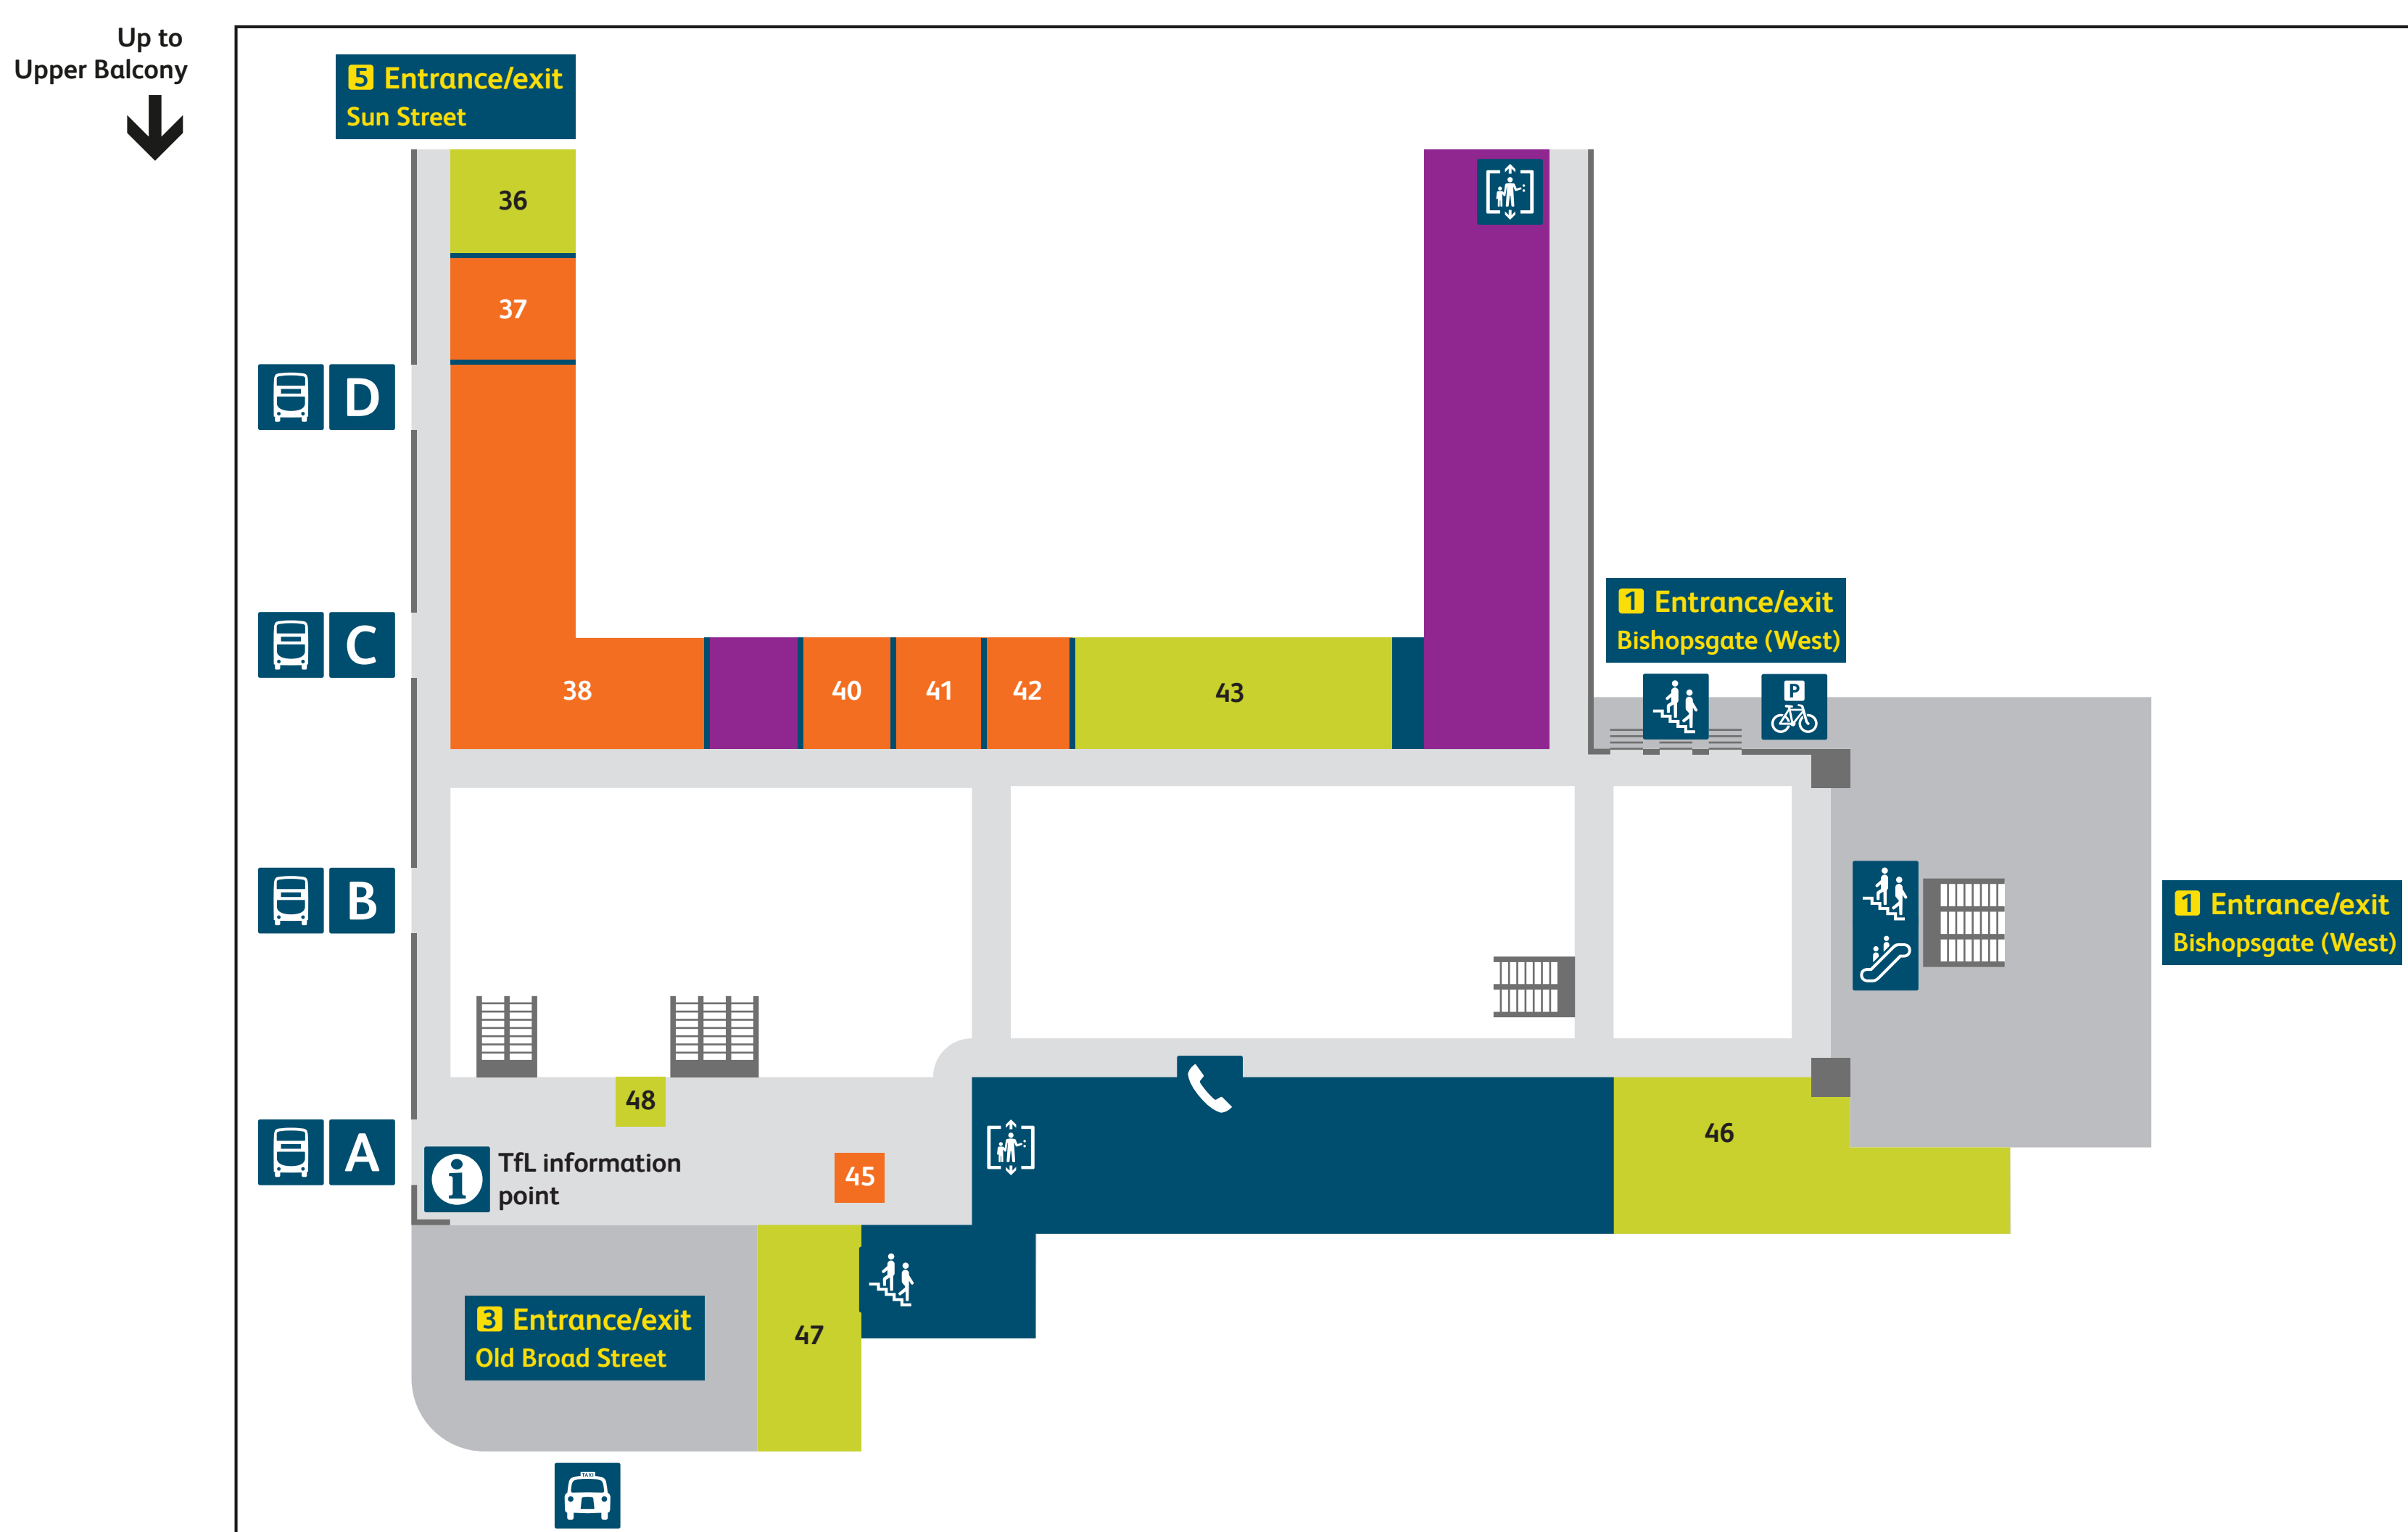

Liverpool Street Station map

Main Concourse

Upper Balcony

Upper Balcony

Services and facilities

- Accessible toilets
- Baby change
- Bike park
- British Transport Police
- Buses
- Cash point
- Drinking Water
- Escalator
- First Aid
- Information point
- Left luggage
- Lift
- Station reception
- Photo Booth
- Platform numbers

- Stairs
- Taxis
- Telephone
- Tickets
- Toilets
- Underground
- Retail services**
- Change Money 11
- Pop-up retail**
- Pop-up Retail 39
- Pop-up Retail K2
- Pop-up Retail 41

Health and beauty

- Boots 10
- Lush 40
- Fitness First 35
- Supercuts 42
- Tanning Shop 37
- Gifting, books and news**
- Cards Galore 18a
- Isle of Flowers 45
- Hotel Chocolat K1
- Moleskine 28
- WHSmith 30
- Fashion**
- Accessorize 19
- Oliver Bonas 27

Food to go

- Coco Di Mama 02
- Leon 43
- McDonald's 47
- Mi Casa 24
- Wasabi 23
- Casual dining and pubs**
- Hamilton Hall (JD Wetherspoons) 46
- Moshi Moshi 36
- Coming Soon**
- Coming Soon

If you need help please speak to one of our staff or call our helpline on **03457 11 41 41**

networkrail.co.uk/
london-liverpool-street-station

@NetworkRailLST

Scan the QR Code for the directory