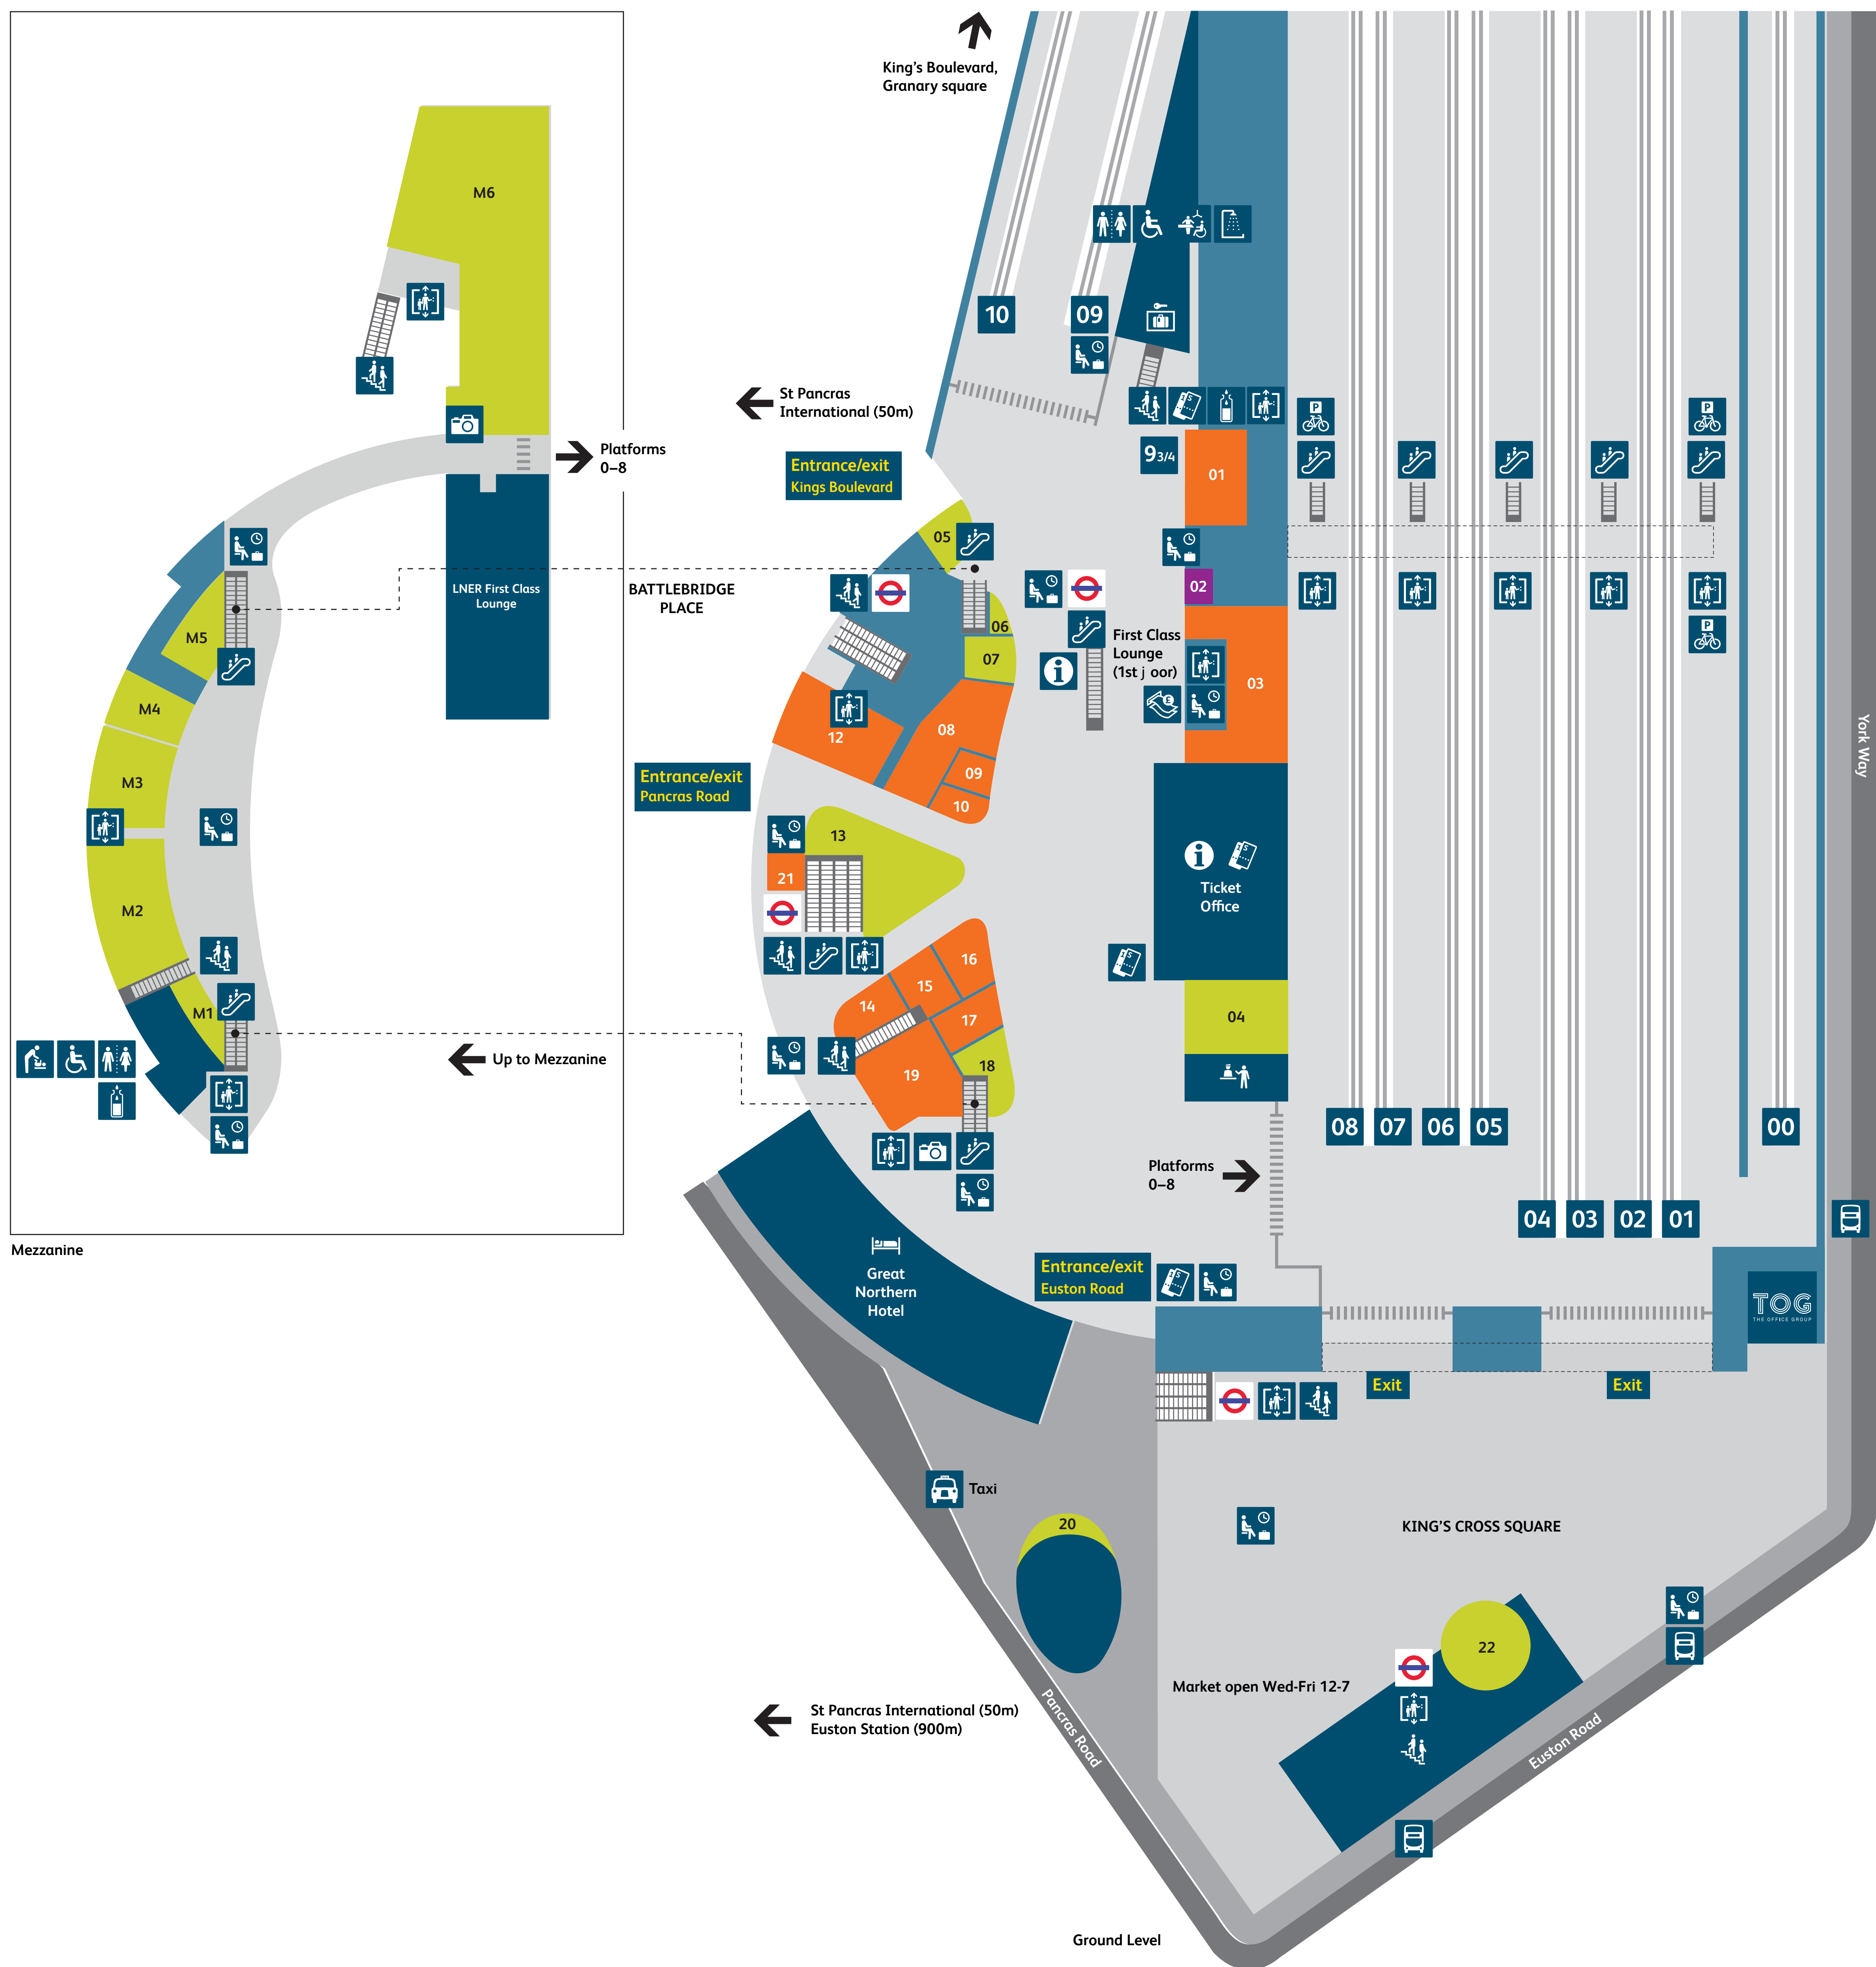

London King's Cross Station map

Services and facilities

- | | | | |
|--------------------|--|------------------------|--|
| Accessible toilets | | Seating | |
| ATM | | Shower | |
| Baby change | | Stairs | |
| Bike park | | Station | |
| Buses | | Station reception | |
| Changing place | | Taxis | |
| Escalators | | Telephones | |
| Information | | The Office Group | |
| Left luggage | | Ticket Office | |
| Lift | | Ticket Vending Machine | |
| Photobooth | | Water Fountain | |
| Platform 9 3/4 | | | |
| Platform numbers | | | |
| Police | | | |

Health and beauty

- | | |
|--------------------------------|----|
| Boots | 12 |
| Kieh's | 10 |
| Rituals | 15 |
| Gifting, books and news | |
| Harry Potter Shop | 01 |
| Hotel Chocolat | 09 |
| Isle of Flowers | 21 |
| Pandora | 16 |
| Postmark | 14 |
| WHSmith | 08 |
| Groceries | |
| Little Waitrose | 03 |
| M&S Simply Food | 19 |
| Fashion | |
| Oliver Bonas | 17 |

Coffee

- | | |
|--------------------|--------|
| Black Sheep Coffee | 22 |
| Caffè Nero | 05 |
| Costa Coffee | M1 |
| Pret a Manger | 13, 20 |
| Starbucks | 18 |

Bakery

- | | |
|-------------|----|
| Pasty Shop | 06 |
| Upper Crust | 07 |

Food to go

- | | |
|---------|----|
| Giraffe | M2 |
| Greggs | M4 |
| Leon | 04 |
| Wasabi | M5 |

Casual Dining and pubs

- | | |
|---------------------|----|
| Prezzo | M3 |
| The Parcel Yard pub | M6 |