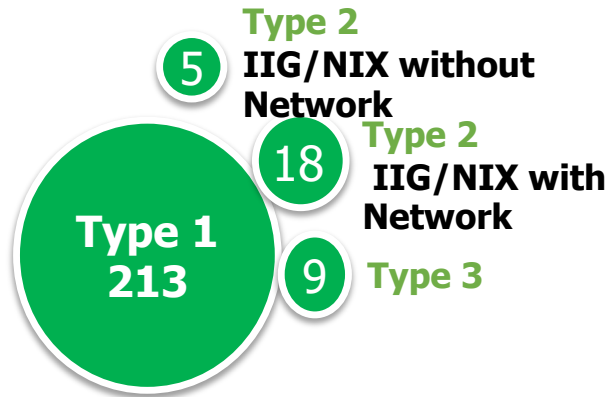

2019

- 100% shared by Ministry of Finance & Governed by Ministry of Digital and Economy (DE)
- Core business : Mobile/Broadband/International Telecom/Cloud&Digital services
- 2018 year end revenue 1,977 millionUSD

NBTC Telecom License Scheme

Internet Service Providers

Telecom Service Providers

Thailand International Internet Bandwidth (IIG)

Thailand National Internet Exchange (NIX)

- Total 7.6TB
- 11 NIX Providers
- 58 Members