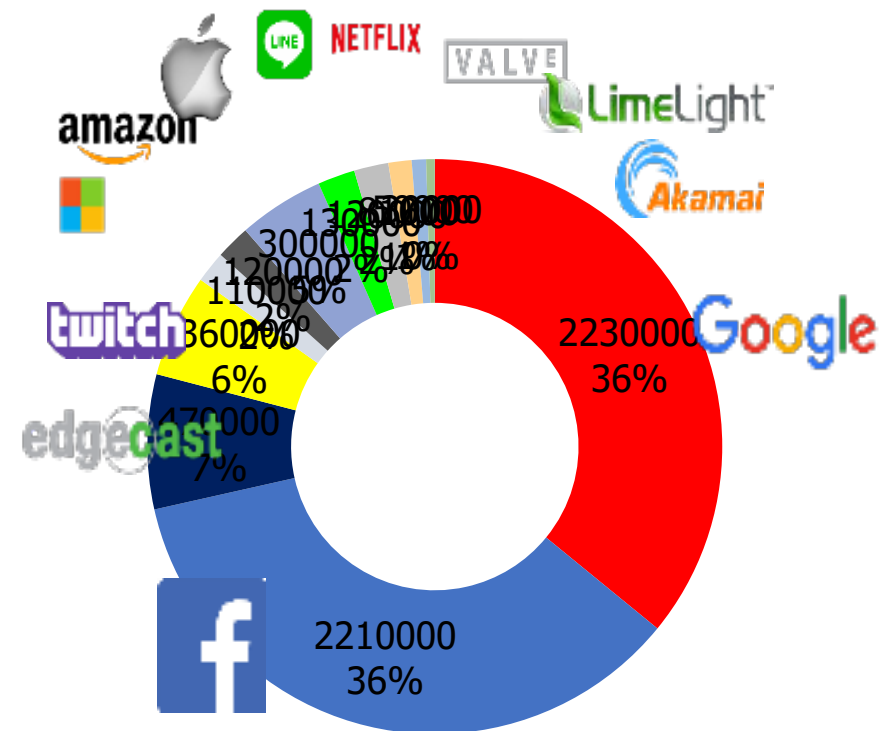

Thailand OTT Bandwidth

Unit: Mbps

Year : 2019

Ref : www.nectec.or.th