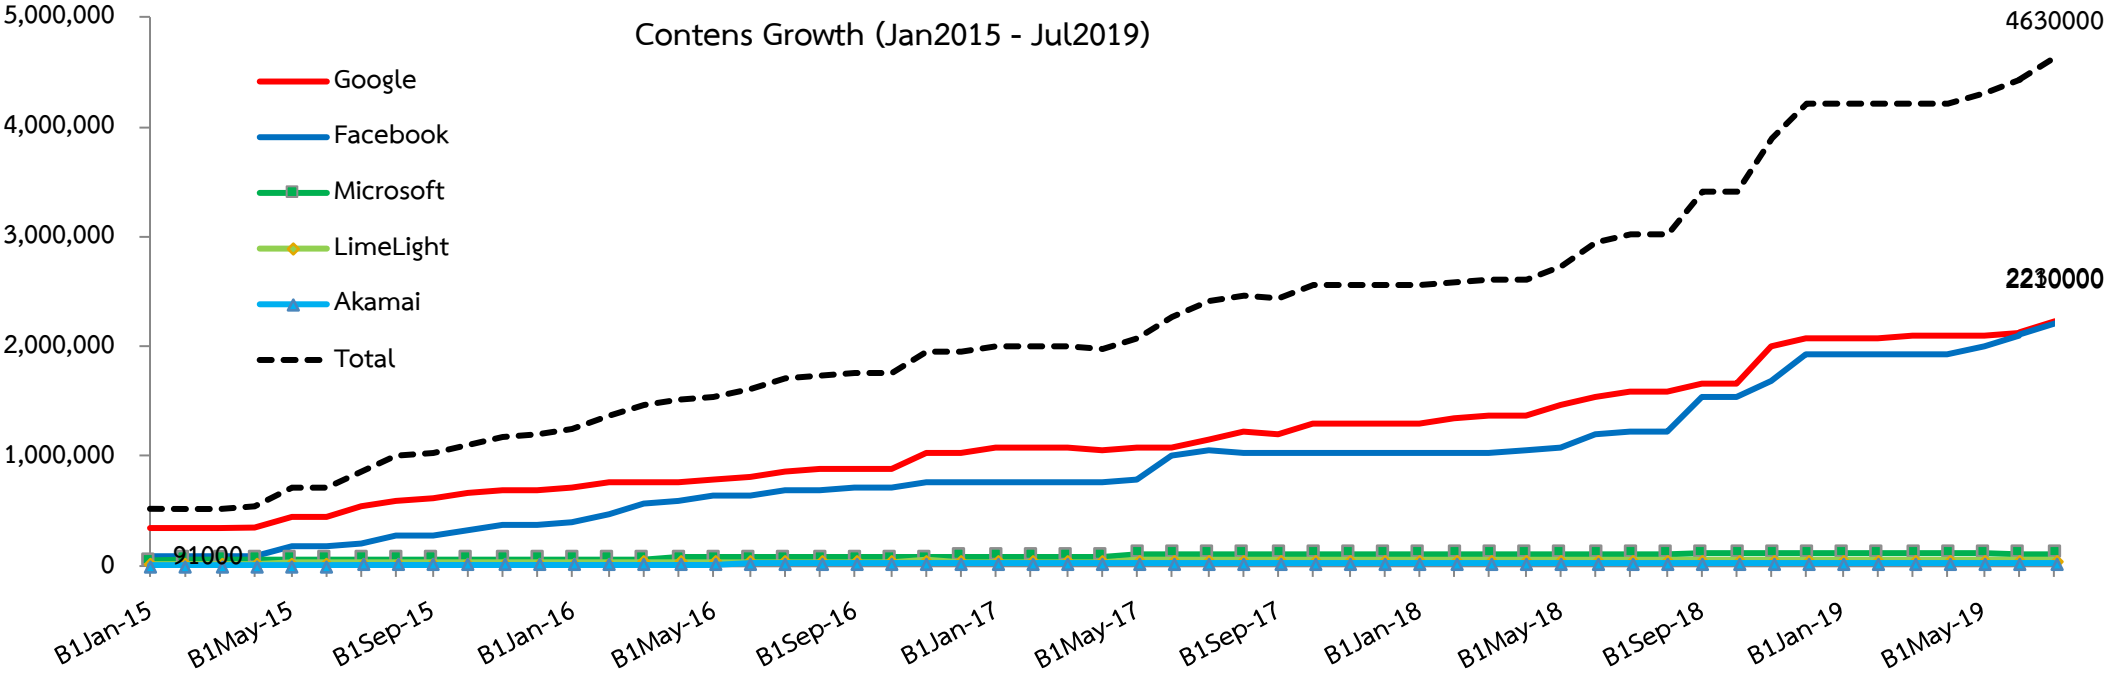

NBTC Telecom License Scheme

Internet Service Providers

Telecom Service Providers

Thailand International Internet Bandwidth (IIG)

Thailand National Internet Exchange (NIX)

- Total 7.6TB
- 11 NIX Providers
- 58 Members

Thailand International Bandwidth by destination

Thailand OTT Bandwidth

Unit: Mbps

Year : 2019

Ref : www.nectec.or.th

OTT Bandwidth Growth in Thailand

NIX&IIG Bandwidth Growth in Thailand

History IIG & NIX traffic