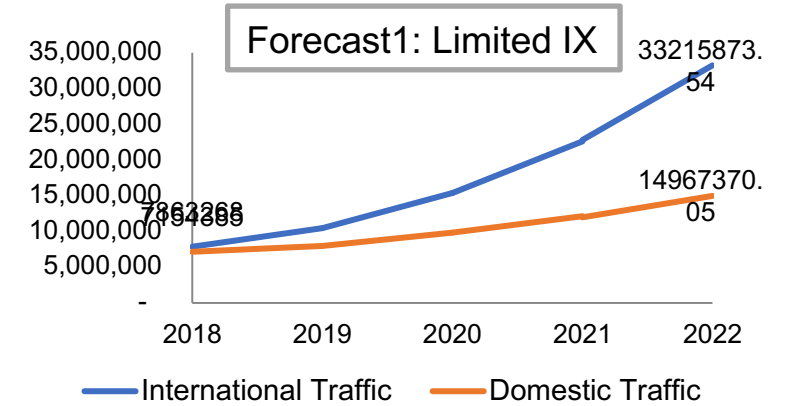

Thailand International Bandwidth by destination

Thailand OTT Bandwidth

Unit: Mbps

Year : 2019

Ref : www.nectec.or.th

OTT Bandwidth Growth in Thailand

NIX&IIG Bandwidth Growth in Thailand

History IIG & NIX traffic