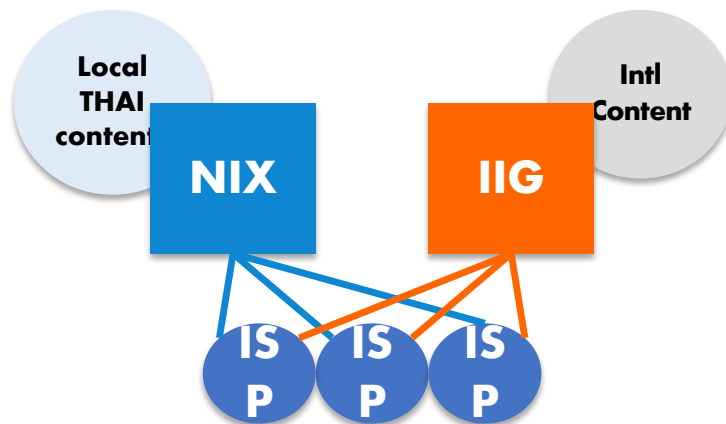

NBTC Telecom License Scheme

Internet Service Providers