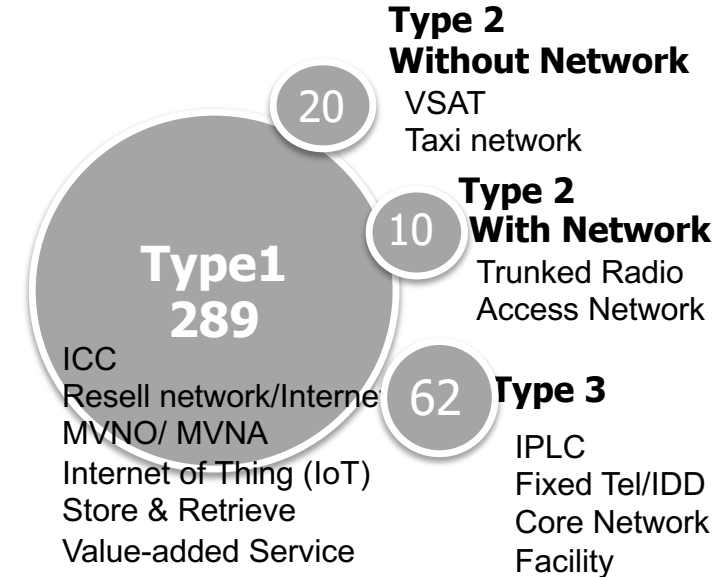

Telecom Service Providers