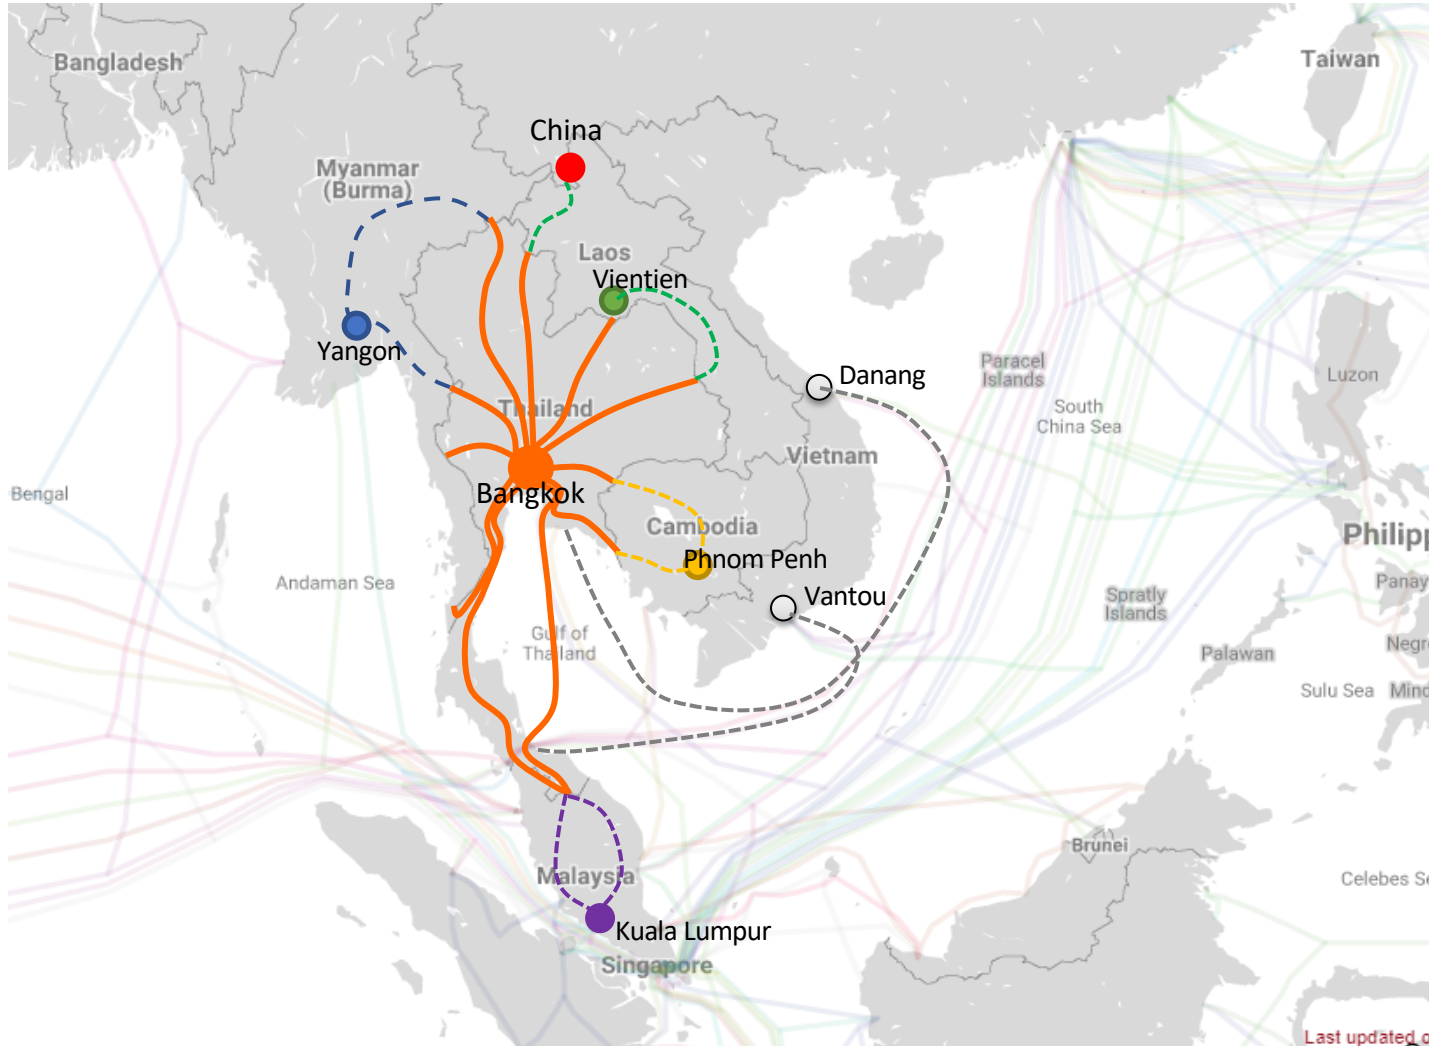

Thailand International submarine & terrestrial network

Directed to Singapore & Hong Kong

TH-SG route has 4 diversified submarine systems (SMW4/TIS/APG/AAG) from 3 different CLS in Thailand (Satul / Songkhla/Sriracha)

TH-HK route has 4 diversified submarine systems (APG/AAG/FLAG/AAE1) from 4 different CLS in Thailand (Songkhla/Sriracha).

Thailand as a transmission Hub of CLMVT

- Thailand connects neighboring countries with 10+ border interconnection points over terrestrial and submarine network systems.
- With full mesh and diversified network routes makes Thailand as a complete hub of S.E Asia.