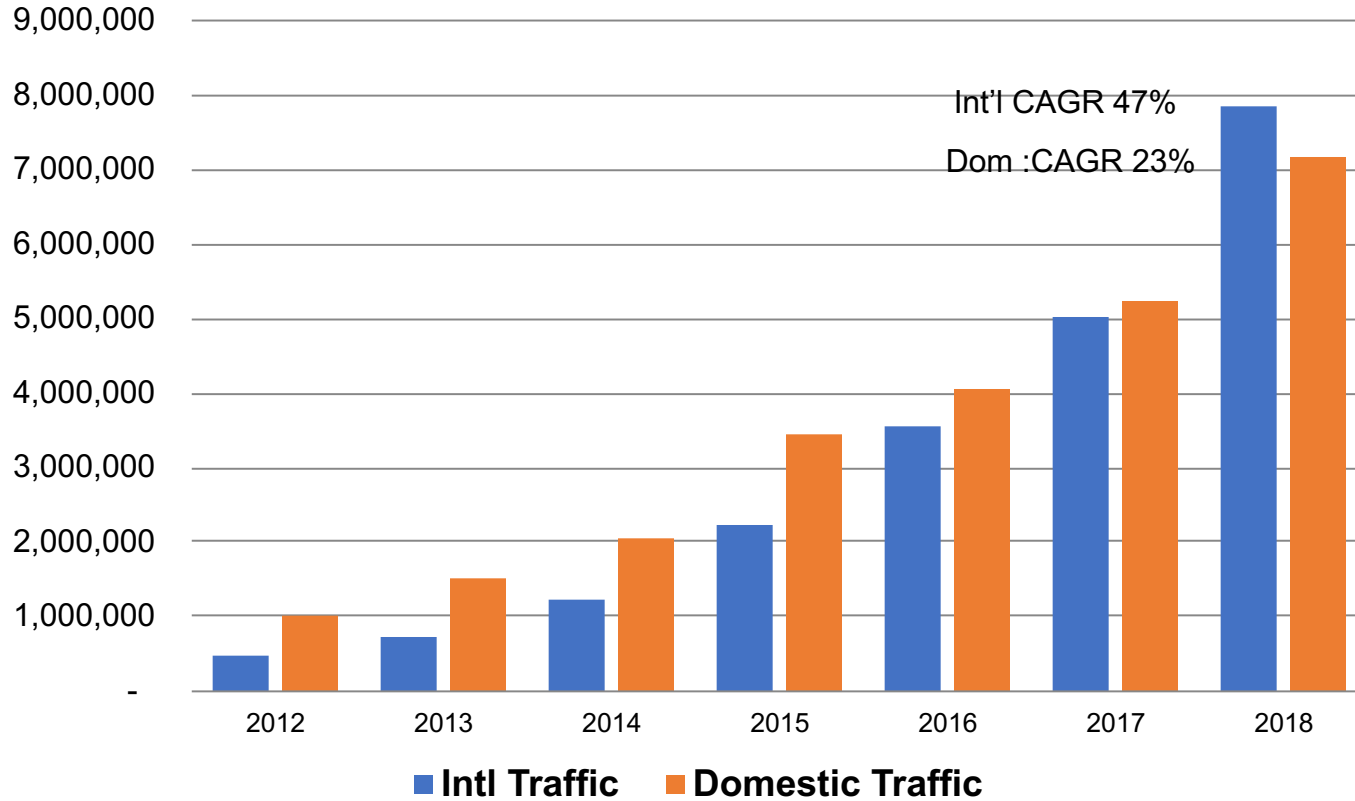

Thailand International Bandwidth by destination

Thailand OTT Bandwidth

Unit: Mbps

Year : 2019

Ref : www.nectec.or.th

OTT Bandwidth Growth in Thailand

NIX&IIG Bandwidth Growth in Thailand

History IIG & NIX traffic