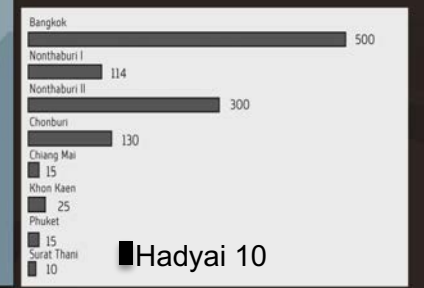

CAT data center Nonthaburi II

With Trusted Site Infrastructure (TSI) Certificate - Level 3

CAT data center

@ CAT Tower

Floor: 13-14
8 & 16 (Planned)

Certified ISO 27001 : 2013

8 Data Centers around the country
Interconnected by 100G Ring Network with protection
1,100 racks ready in 2015