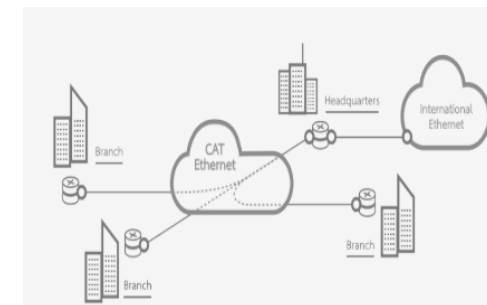

Telecom Service Providers