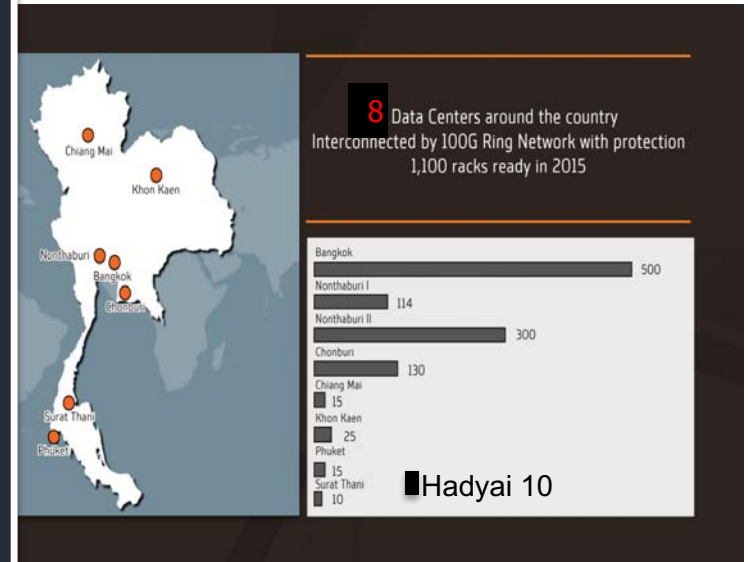

CAT data center Nonthaburi II

With Trusted Site Infrastructure (TSI) Certificate - Level 3

CAT data center

@ CAT Tower

Floor: 13-14
8 & 16 (Planned)

Certified ISO 27001 : 2013

8 Data Centers around the country
Interconnected by 100G Ring Network with protection
1,100 racks ready in 2015