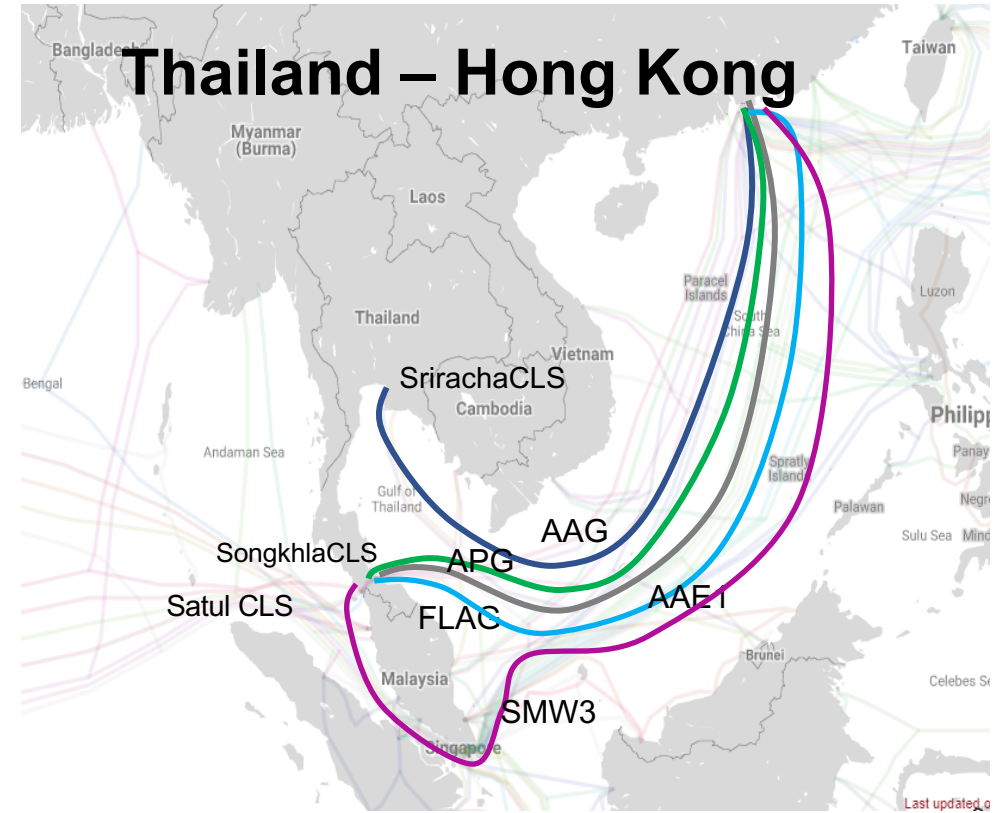

Thailand International submarine & terrestrial network

Directed to Singapore & Hong Kong

TH-SG route has 4 diversified submarine systems (SMW4/TIS/APG/AAG) from 3 different CLS in Thailand (Satul / Songkhla/Sriracha)

TH-HK route has 4 diversified submarine systems (APG/AAG/FLAG/AAE1) from 4 different CLS in Thailand (Songkhla/Sriracha).

Thailand as a transmission Hub of CLMVT

- Thailand connects neighboring countries with 10+ border interconnection points over terrestrial and submarine network systems.
- With full mesh and diversified network routes makes Thailand as a complete hub of S.E Asia.