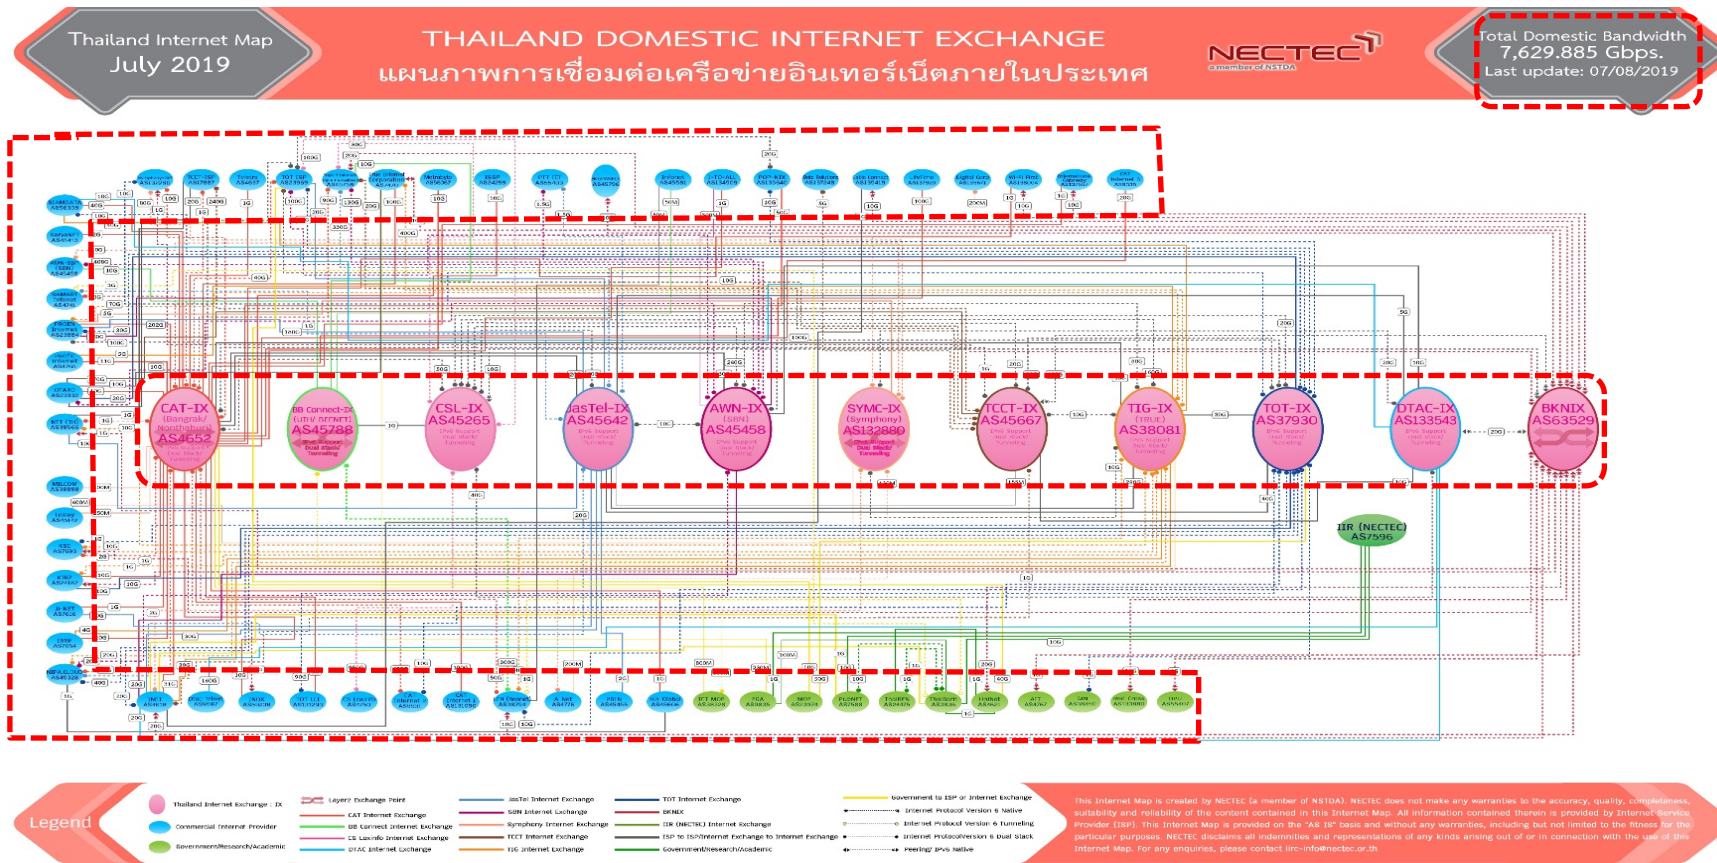

NBTC Telecom License Scheme

Internet Service Providers

Telecom Service Providers

Thailand International Internet Bandwidth (IIG)

Thailand National Internet Exchange (NIX)

- Total 7.6TB
- 11 NIX Providers
- 58 Members