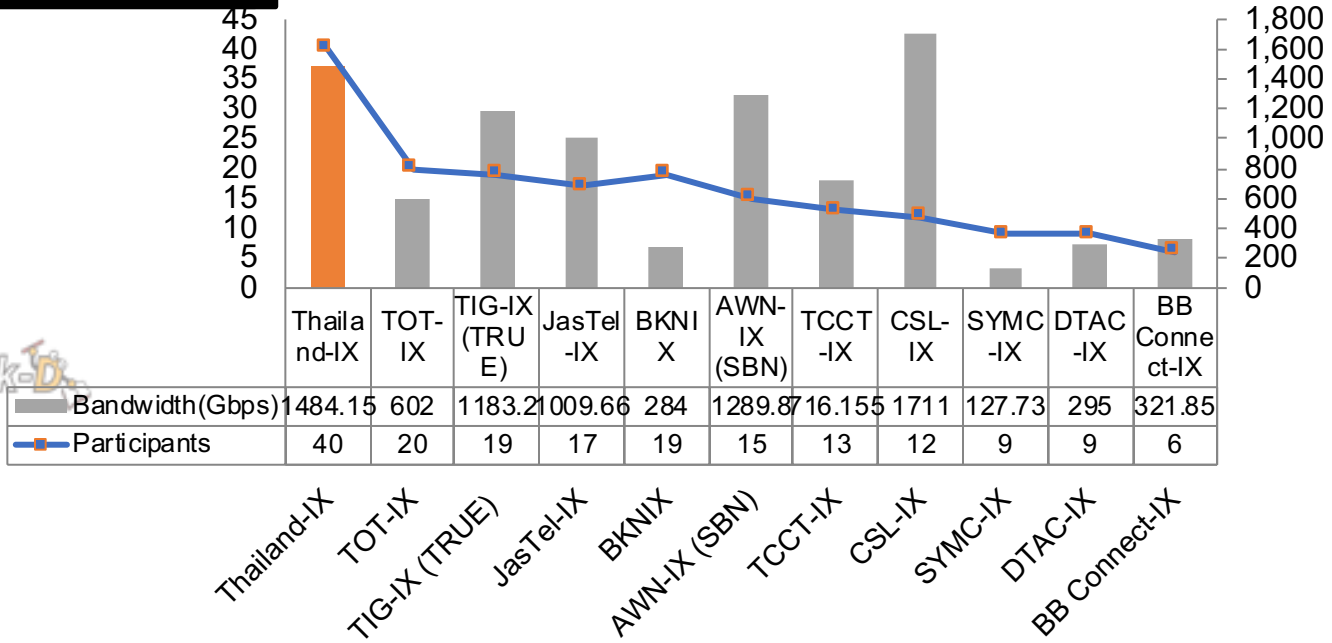

THAILANDIX

<http://www.th-ix.net>

THAILAND IX

No.1
Peering Participants
IX in Thailand

IX of Thailand Statistic

Ref : <http://internet.nectec.or.th/webstats> (July19).

TH-IX Peering :Technical Guide

List	Support	Apply
1.	Layer2 IX	✓
2.	IPV4, IPV6	✓
3.	Interface - 1G - 10G - 100G	✓ ✓ ✓
4.	Route Server	✓
5.	Traffic Monitoring	✓
6.	24x7 NOC	✓
7.	Smart Hand Service	✓
8.	Diversity of TH-IX • CAT Tower 72 Charoen Krung Rd., Bang Rak, Bangkok • Nonthaburi Telcom Center 299 Tiwanon Rd., Tambon Bangkrasor, Amphoe Mueang, Nonthaburi	✓

TH-IX : Standard Price

List	Interface	Price MRC (Baht)
1.	1G	7,500
2.	10G	50,000
3.	100G	350,000

X-connect : Standard Price

List	Interface	Price MRC (Baht)
1.	Intra-floor	2,000 Baht/Fiber Pairs
2.	Inter-floor	4,000 Baht/Fiber Pairs