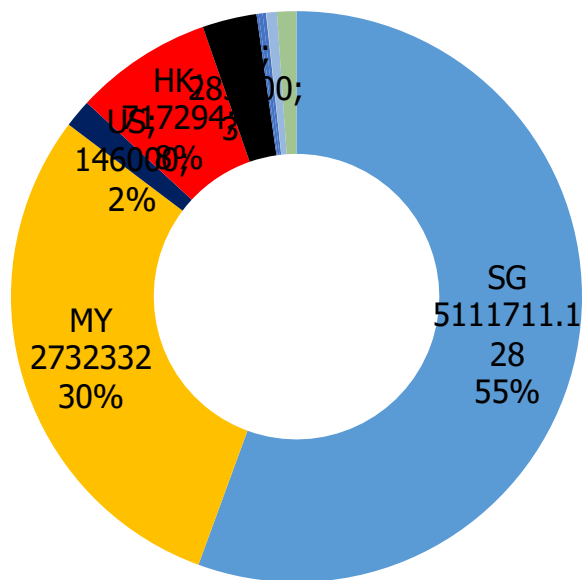

NBTC Telecom License Scheme

Internet Service Providers

Telecom Service Providers

Thailand International Internet Bandwidth (IIG)

Thailand National Internet Exchange (NIX)

- Total 7.6TB
- 11 NIX Providers
- 58 Members

Thailand International Bandwidth by destination

Thailand OTT Bandwidth

Unit: Mbps

Year : 2019

Ref : www.nectec.or.th

OTT Bandwidth Growth in Thailand

NIX&IIG Bandwidth Growth in Thailand

History IIG & NIX traffic