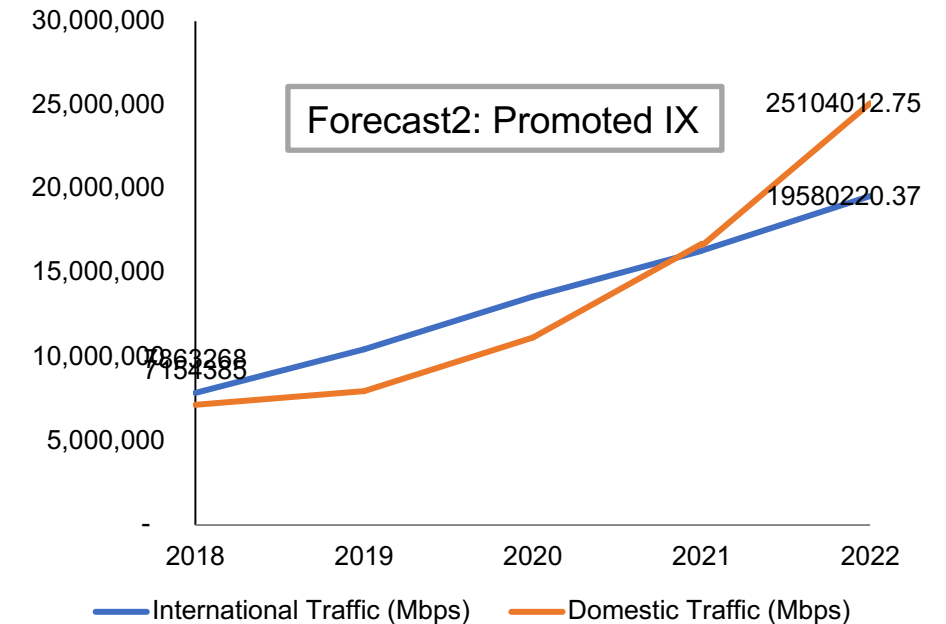

Thailand International Bandwidth by destination

Thailand OTT Bandwidth

Unit: Mbps

Year : 2019

Ref : www.nectec.or.th

OTT Bandwidth Growth in Thailand

NIX&IIG Bandwidth Growth in Thailand

History IIG & NIX traffic