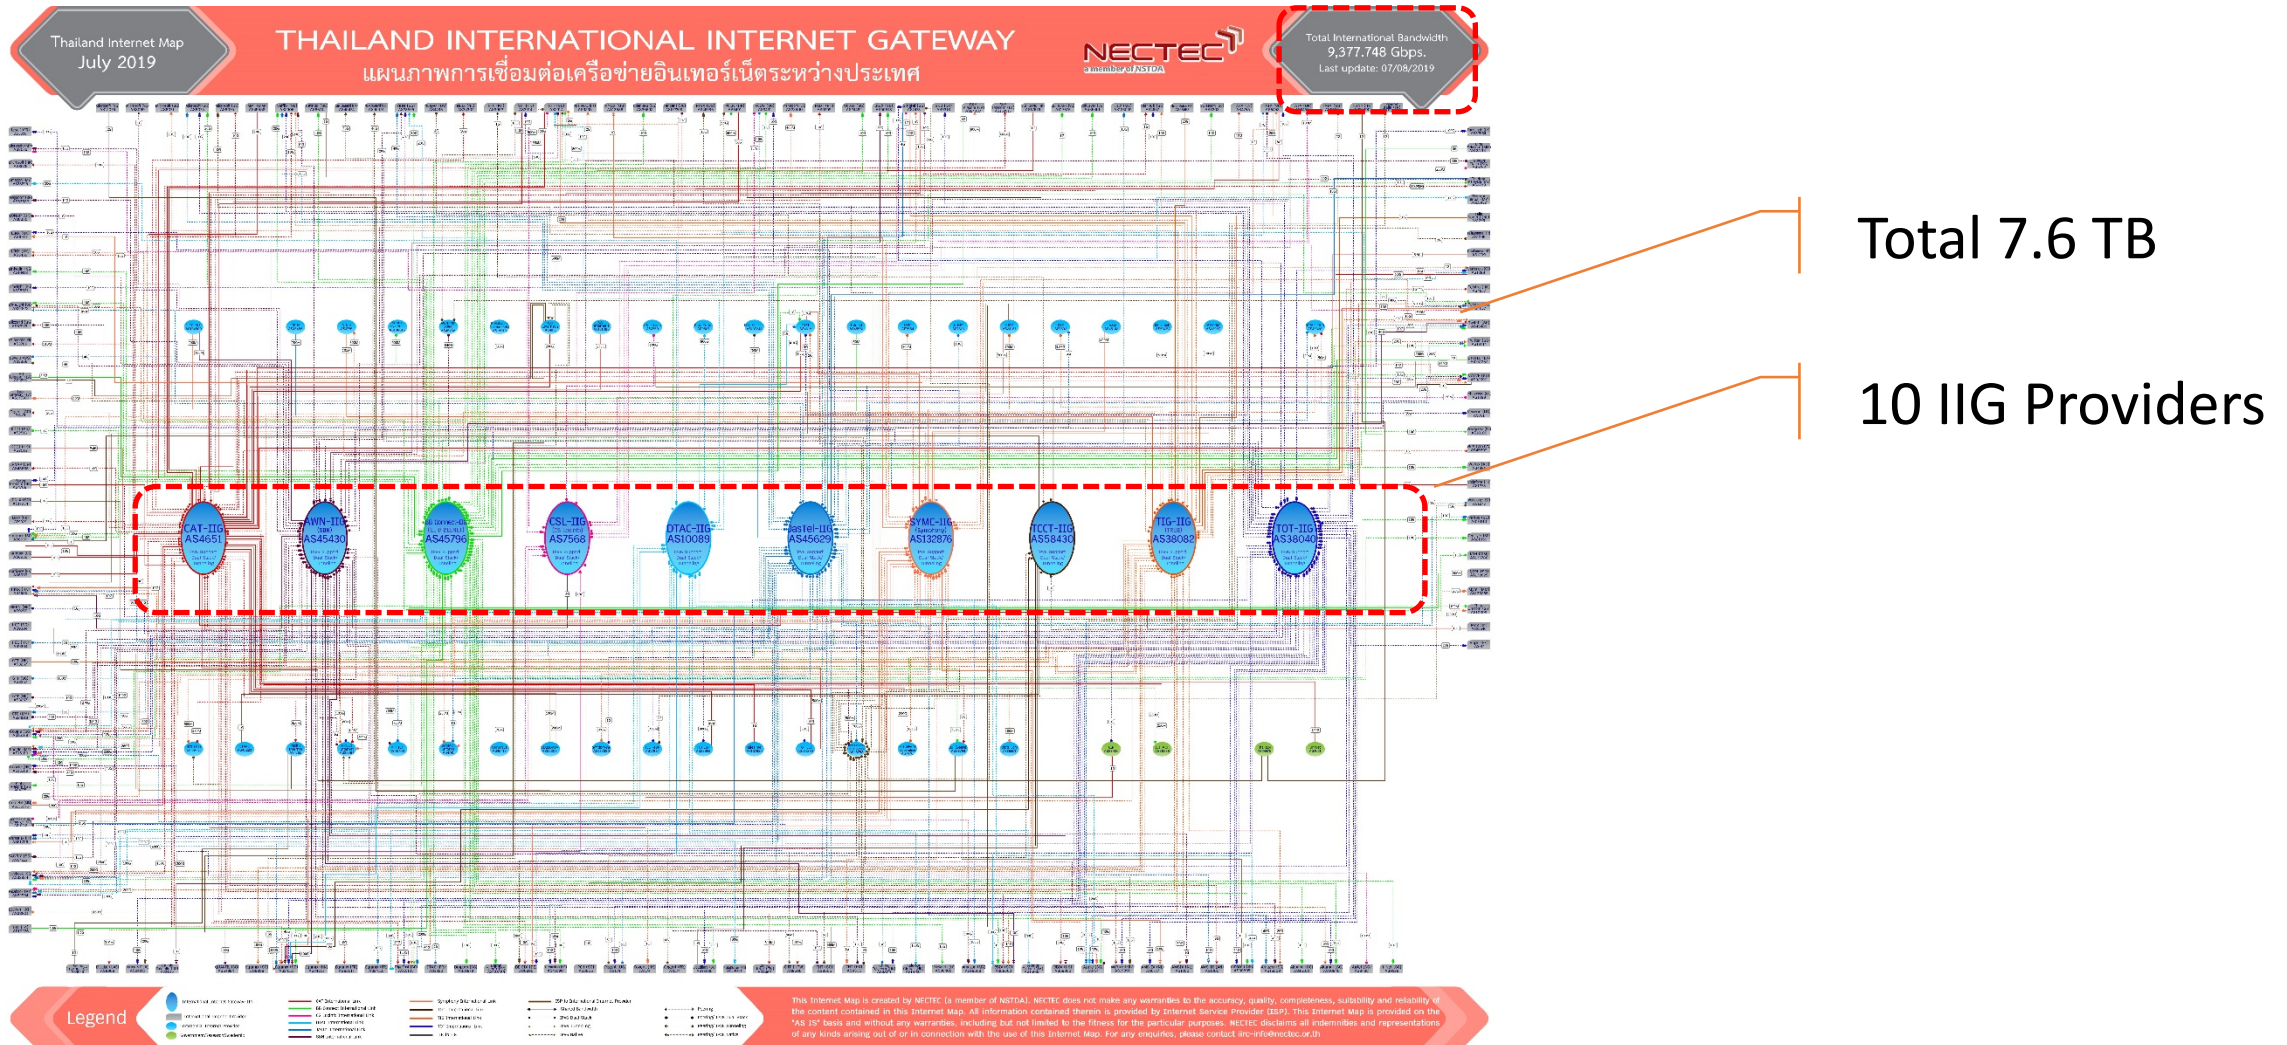

NBTC Telecom License Scheme

Internet Service Providers

Telecom Service Providers

Thailand International Internet Bandwidth (IIG)

Thailand National Internet Exchange (NIX)

- Total 7.6TB
- 11 NIX Providers
- 58 Members