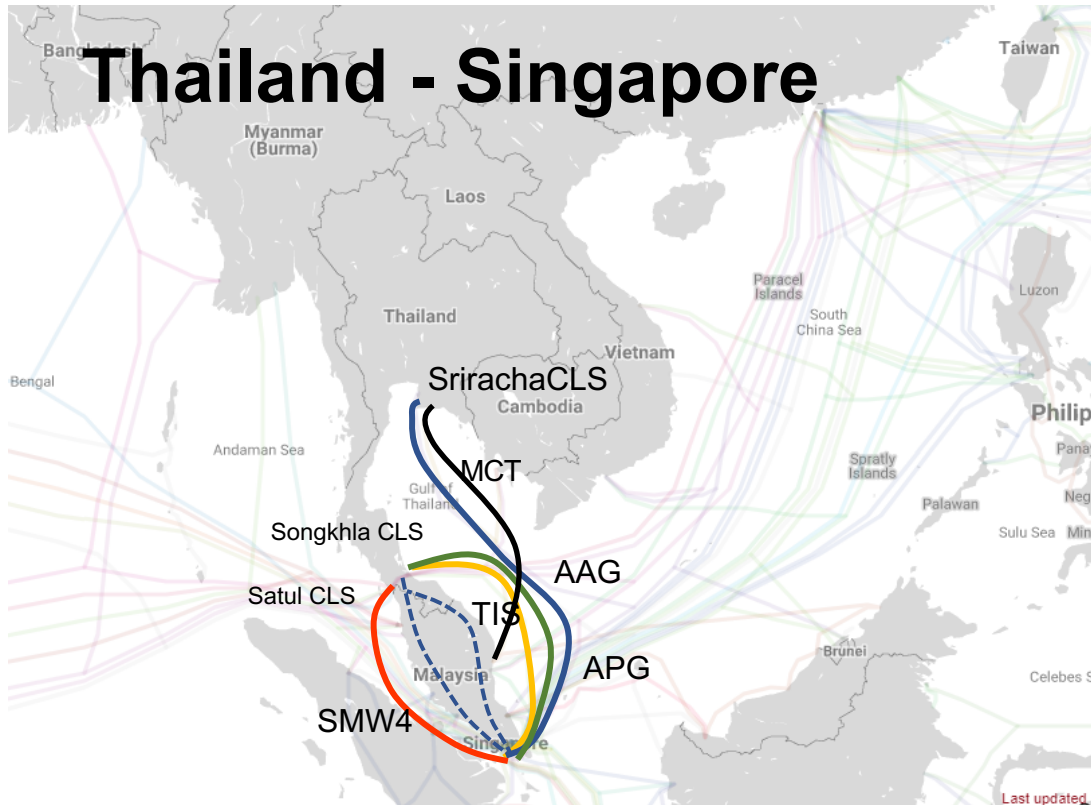

Thailand International submarine & terrestrial network

Directed to Singapore & Hong Kong

TH-SG route has 4 diversified submarine systems (SMW4/TIS/APG/AAG) from 3 different CLS in Thailand (Satul / Songkhla/Sriracha)

TH-HK route has 4 diversified submarine systems (APG/AAG/FLAG/AAE1) from 4 different CLS in Thailand (Songkhla/Sriracha).

Thailand as a transmission Hub of CLMVT

- Thailand connects neighboring countries with 10+ border interconnection points over terrestrial and submarine network systems.
- With full mesh and diversified network routes makes Thailand as a complete hub of S.E Asia.