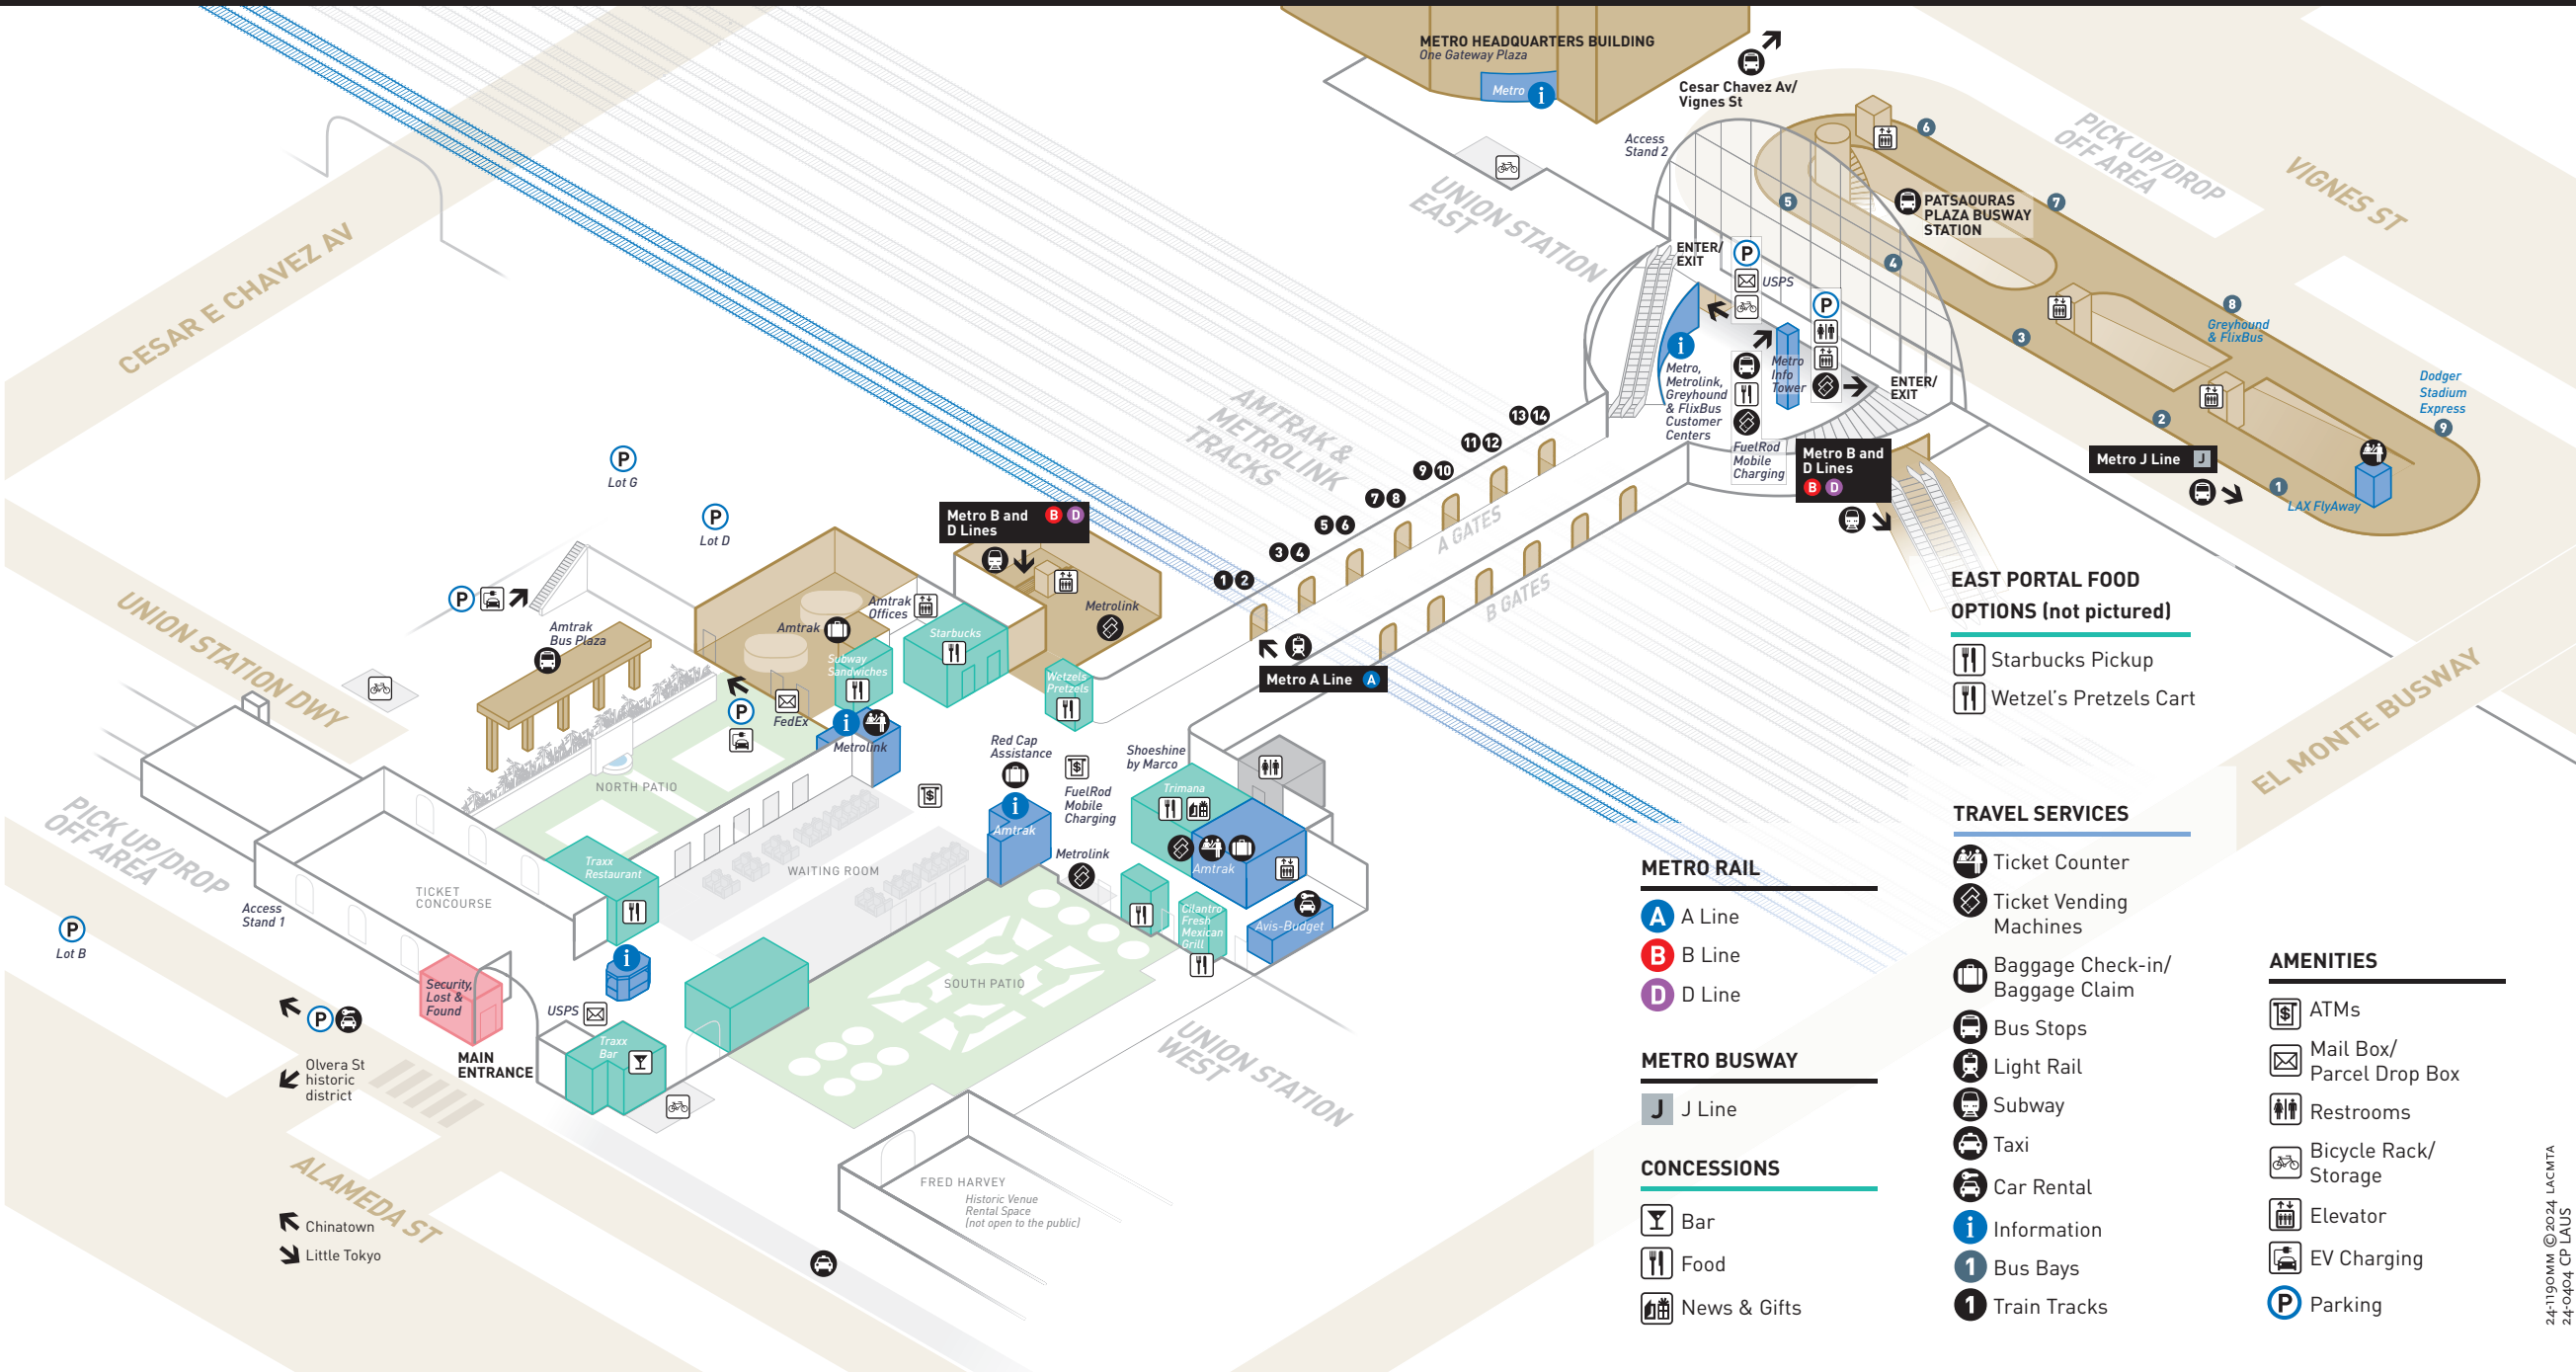

Inside Historic Union Station

800 N Alameda St, Los Angeles, CA 90012

EAST PORTAL FOOD OPTIONS (not pictured)

- Starbucks Pickup
- Wetzel's Pretzels Cart

- METRO RAIL**
- A A Line
 - B B Line
 - D D Line
- METRO BUSWAY**
- J J Line
- CONCESSIONS**
- Bar
 - Food
 - News & Gifts

- TRAVEL SERVICES**
- Ticket Counter
 - Ticket Vending Machines
 - Baggage Check-in/Baggage Claim
 - Bus Stops
 - Light Rail
 - Subway
 - Taxi
 - Car Rental
 - Information
 - Bus Bays
 - Train Tracks

- AMENITIES**
- ATMs
 - Mail Box/Parcel Drop Box
 - Restrooms
 - Bicycle Rack/Storage
 - Elevator
 - EV Charging
 - Parking

Directions to Historic Union Station

800 N Alameda St, Los Angeles, CA 90012