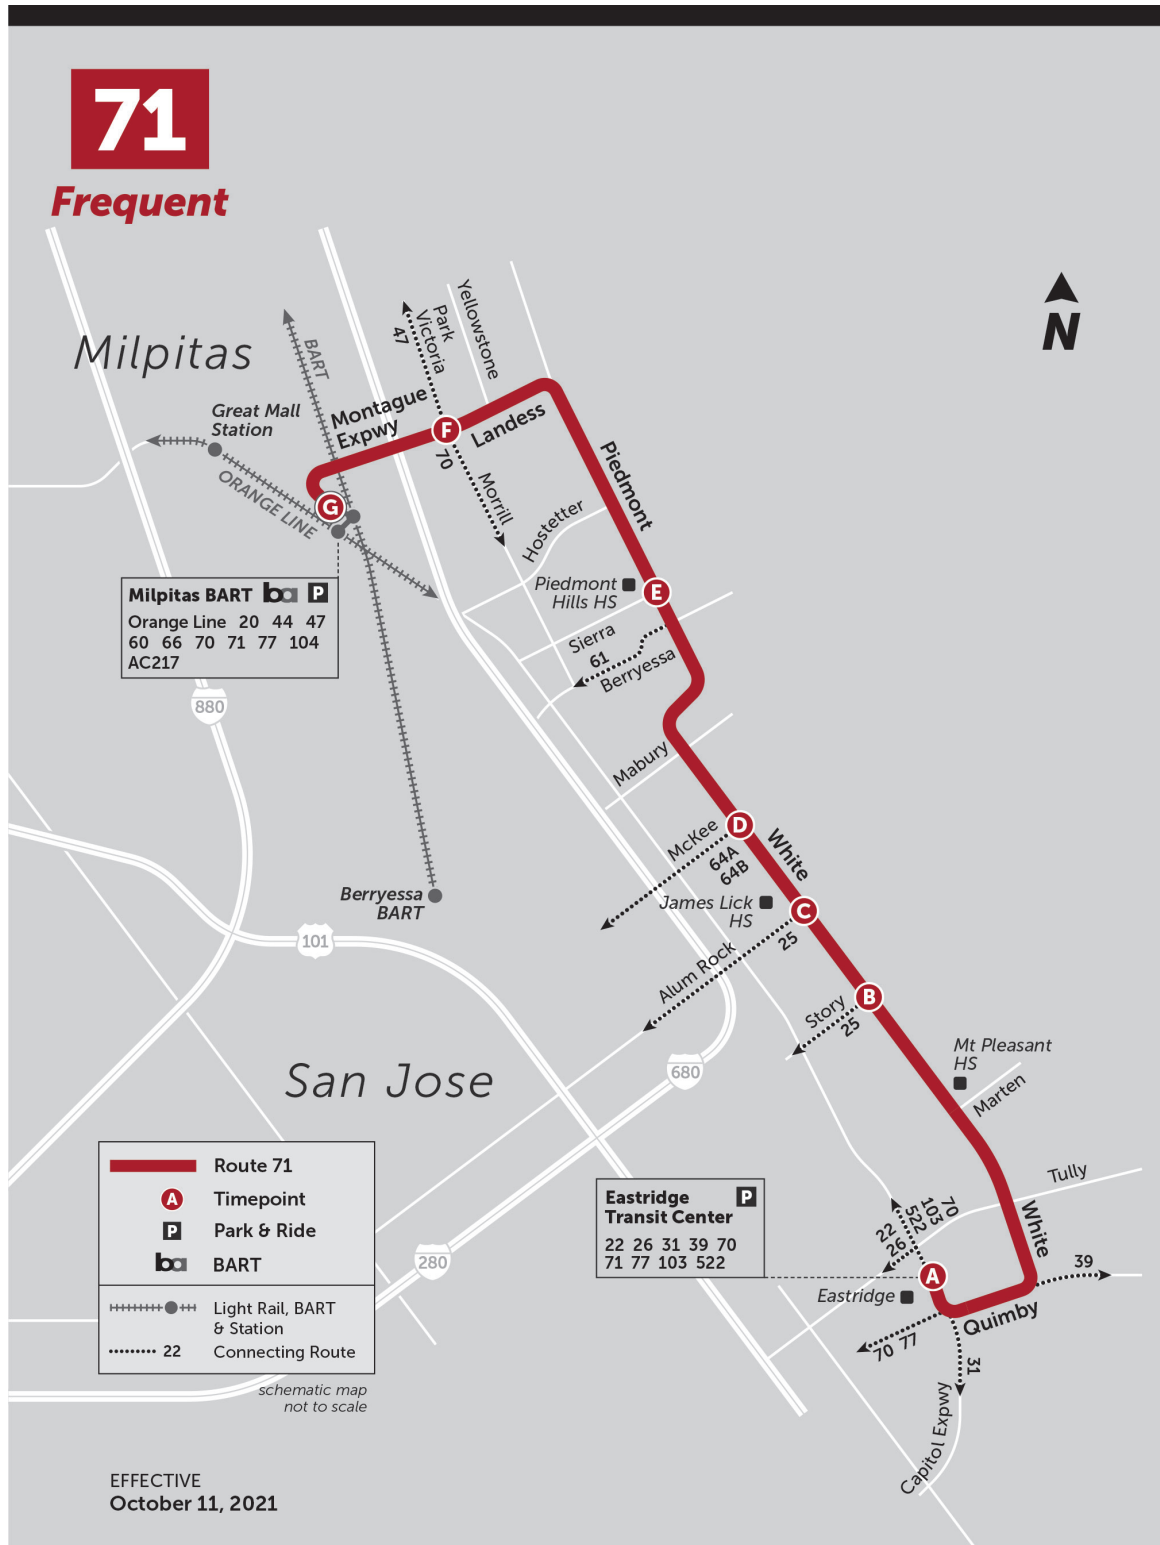

Milpitas BART (Bay 10)	Landess & Morrill / Park Victoria (E)	Piedmont & Sierra (S)	White & McKee (S)	White & Alum Rock (S)	White & Story (S)	Eastridge Transit Center (Bay 11)
4:55 PM	5:00 PM	5:07 PM	5:13 PM	5:16 PM	5:21 PM	5:35 PM
5:15 PM	5:20 PM	5:27 PM	5:33 PM	5:36 PM	5:41 PM	5:55 PM
5:35 PM	5:40 PM	5:47 PM	5:53 PM	5:56 PM	6:01 PM	6:15 PM
5:55 PM	6:00 PM	6:07 PM	6:13 PM	6:16 PM	6:21 PM	6:35 PM
6:21 PM	6:26 PM	6:33 PM	6:39 PM	6:42 PM	6:46 PM	7:00 PM
6:51 PM	6:56 PM	7:03 PM	7:09 PM	7:12 PM	7:16 PM	7:29 PM
7:45 PM	7:50 PM	7:57 PM	8:03 PM	8:06 PM	8:10 PM	8:22 PM
8:45 PM	8:49 PM	8:56 PM	9:01 PM	9:04 PM	9:08 PM	9:19 PM
9:45 PM	9:49 PM	9:55 PM	10:00 PM	10:03 PM	10:07 PM	10:18 PM
10:48 PM	10:52 PM	10:58 PM	11:03 PM	11:06 PM	11:09 PM	11:19 PM
11:48 PM	11:52 PM	11:58 PM	12:03 AM	12:05 AM	12:08 AM	12:18 AM

Map

Turn by Turn Directions

SERVICE ROUTE - NORTHBOUND

Eastridge Transit Center - Milpitas BART

From stop at Eastridge Transit Center

Left exit driveway

Left on Eastridge Loop

Left continuing on Eastridge Loop